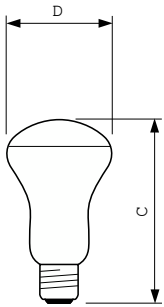

CLASSICTONE Superlux

CLAS 60W E27 220-240V E50 W-W 1CT/5X10F

Mushroom-shaped (E-shaped) lamps in various diameters

Product data

General Information	
Cap-Base	E27
Operating Position	UNIVERSAL [Any or Universal (U)]
Nominal lifetime	1,000 hour(s)
Lighting Technology	Incandescent

Light Technical	
Luminous Flux	680 lm
Color rendering index (CRI)	100

Operating and Electrical	
Power Consumption	60 W
Voltage (Nom)	220-240 V

Controls and Dimming	
Dimmable	Yes

Mechanical and Housing	
Bulb Finish	White window
Bulb Shape	E50
Net Weight (Piece)	0.025 kg

Product Data	
Order product name	CLAS 60W E27 220-240V E50 W-W 1CT/5X10F
Full product name	CLAS 60W E27 220-240V E50 W-W 1CT/5X10F
Full product code	871829112456600
Order code	920236243301
Material Nr. (12NC)	920236243301
Numerator - Quantity Per Pack	1
EAN/UPC - Product/Case	8711500226303
Numerator - Packs per outer box	50
EAN/UPC - Case	8718291124580

CLASSICTONE Superlux

Dimensional drawing

Product	D	C (max)
CLAS 60W E27 220-240V E50 W-W 1CT/5X10F	50 mm	91 mm