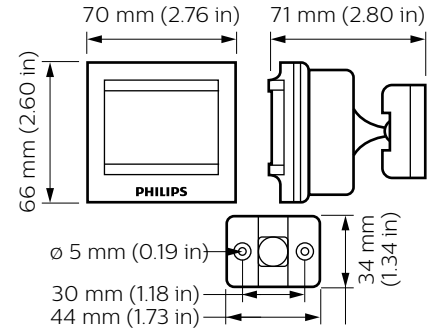

PHILIPS

dynalite

DUS30LHB-D

Multifunction Sensor

Installation Instructions

- Instructions d'installation
- Installationsanweisungen
- Instrucciones de instalación
- Istruzioni per l'installazione
- Installatie-instructies
- インストール手順
- 安装指示
- إرشادات التركيب

⚡ Devices must be installed by a qualified electrician in accordance with all national and local electrical and construction codes and regulations.

Les appareils doivent être installés par un électricien diplômé conformément à tous les codes et réglementations électriques et de construction nationaux et locaux.

Die Geräte sind von einem qualifizierten Elektriker in Übereinstimmung mit allen geltenden Vorschriften zu installieren.

Los dispositivos deben ser instalados por un electricista calificado y cumpliendo todas las normas y regulaciones, tanto nacionales como locales, sobre instalaciones eléctricas y obras.

I dispositivi devono essere installati da un elettricista qualificato in conformità con le norme locali e nazionali vigenti in materia di costruzioni edilizie e installazione di impianti elettrici.

De apparaten moeten worden aangebracht door een gekwalificeerde elektricien en in overeenstemming met alle nationale en plaatselijke elektriciteits- en bouwvoorschriften.

装置を取り付ける際は、資格のある電気技師に依頼し、国および地域の電気および建設に関するすべての法令に従ってください。

根据国家/地区及当地的电气与建筑规范和法规，该设备必须由有资质的电工进行安装。

يجب تركيب الأجهزة من قبل فني كهربائي مؤهل وفقاً لكافة قوانين ولوائح التركيب الكهربائي المحلي والوطني.