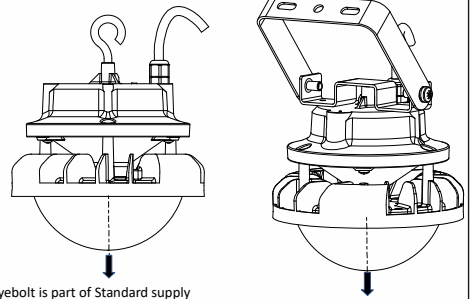

! Notice: Ensure Correct connection for polarities

Fig. 2

- 3. ADDITIONAL SAFETY PROVISION**

Safety chain can be fixed using a M4 screw, washer & nut at the location shown below. (Safety Chain & Screws are not part of luminaire supply)

Fig.3

- 4.** Luminaire orientation must always be facing downwards(as shown) irrespective of fixation position of Bracket.

Allowed Variation: +/- 10°

Fig. 4

CAUTION

1. Ensure L-N-E is connected in right manner.
2. 3 Core cable should be properly connected with ground.
3. Product should be operated between 120-270V A.C.
4. Luminaire must be brought down from the mounting position for maintenance.
5. In case the Diffuser is found broken/damaged luminaire should not be powered on and it has to be replaced before using the luminaire.
6. The light source of this luminaire is not replaceable, when the light source reaches its end of life the whole luminaire shall be replaced.
7. The external flexible cable or cord of this luminaire cannot be replaced; if the cord is damaged, the Driver shall be replaced.
8. Warrant Void if Earthing wire not connected properly with ground.
9. Warranty Void if used in outdoor applications