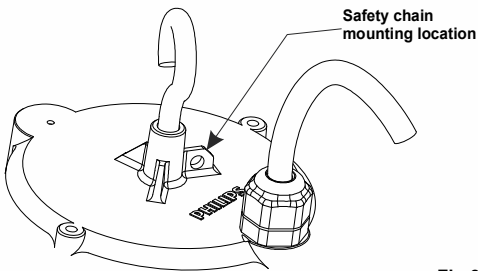

IP65

ta
45°

All the pictures in the MI sheet are representative only and may vary from the Actual Product.

- 1.** Take the luminaire out of the packing box

Fig. 1

- 2.** For External wire connection use Junction Box of IP rating 65 or higher(Not part of Supply)

! Notice: Ensure Correct connection for polarities

Fig. 2

- 3. ADDITIONAL SAFETY PROVISION**

Safety chain can be fixed using a M4 screw, washer & nut at the location shown below. (Safety Chain & Screws are not part of luminaire supply)

Fig.3

- 4.** Luminaire orientation must always be facing downwards(as shown) irrespective of fixation position of Bracket.

Allowed Variation: +/- 10°

Fig. 4

CAUTION

1. Ensure L-N-E is connected in right manner.
2. 3 Core cable should be properly connected with ground.
3. Product should be operated between 120-270V A.C.
4. Luminaire must be brought down from the mounting position for maintenance.
5. In case the Diffuser is found broken/damaged luminaire should not be powered on and it has to be replaced before using the luminaire.
6. The light source of this luminaire is not replaceable, when the light source reaches its end of life the whole luminaire shall be replaced.
7. The external flexible cable or cord of this luminaire cannot be replaced; if the cord is damaged, the Driver shall be replaced.
8. Warrant Void if Earthing wire not connected properly with ground.
9. Warranty Void if used in outdoor applications