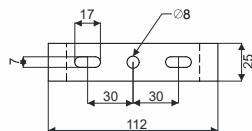

DURALED PRO

Industrial Luminaire

Dimensions in mm

EYEBOLT VERSION (Standard Supply)

CRADLE VERSION

MOUNTING BRACKET DETAILS

Dimensions in mm

Type	: BY202P
Lamp	: LED
Wattage/Voltage	: 35W / 240 VAC, 50 Hz
IP Classification	: IP65
Net Weight	: 850 gm Approx
Max. Projected Area	: 0.016 m ²
CCT	: 6500K, 4000K
Application	: Indoor/ Under coverd area

IP65

ta
45°

All the pictures in the MI sheet are representative only and may vary from the Actual Product.

- 1.** Take the luminaire out of the packing box

Fig. 1

- 2.** For External wire connection use Junction Box of IP rating 65 or higher(Not part of Supply)

! Notice: Ensure Correct connection for polarities

Fig. 2

- 3. ADDITIONAL SAFETY PROVISION**

Safety chain can be fixed using a M4 screw, washer & nut at the location shown below. (Safety Chain & Screws are not part of luminaire supply)