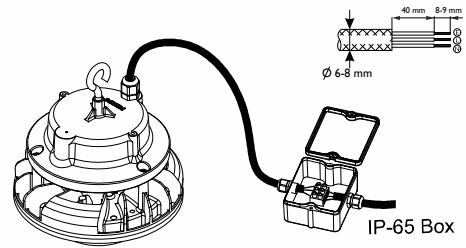

DURALED PRO

Industrial Luminaire

Dimensions in mm

EYEBOLT VERSION (Standard Supply)

CRADLE VERSION

MOUNTING BRACKET DETAILS

Dimensions in mm

Type	: BY202P
Lamp	: LED
Wattage/Voltage	: 35W / 240 VAC, 50 Hz
IP Classification	: IP65
Net Weight	: 850 gm Approx
Max. Projected Area	: 0.016 m ²
CCT	: 6500K, 4000K
Application	: Indoor/ Under coverd area

IP65

ta
45°

All the pictures in the MI sheet are representative only and may vary from the Actual Product.

- 1.** Take the luminaire out of the packing box

Fig. 1

- 2.** For External wire connection use Junction Box of IP rating 65 or higher(Not part of Supply)

! Notice: Ensure Correct connection for polarities

Fig. 2

- 3. ADDITIONAL SAFETY PROVISION**

Safety chain can be fixed using a M4 screw, washer & nut at the location shown below. (Safety Chain & Screws are not part of luminaire supply)

Fig.3

- 4.** Luminaire orientation must always be facing downwards(as shown) irrespective of fixation position of Bracket.

Allowed Variation: +/- 10°

Fig. 4

CAUTION

1. Ensure L-N-E is connected in right manner.
2. 3 Core cable should be properly connected with ground.
3. Product should be operated between 120-270V A.C.
4. Luminaire must be brought down from the mounting position for maintenance.
5. In case the Diffuser is found broken/damaged luminaire should not be powered on and it has to be replaced before using the luminaire.
6. The light source of this luminaire is not replaceable, when the light source reaches its end of life the whole luminaire shall be replaced.
7. The external flexible cable or cord of this luminaire cannot be replaced; if the cord is damaged, the Driver shall be replaced.
8. Warrant Void if Earthing wire not connected properly with ground.
9. Warranty Void if used in outdoor applications