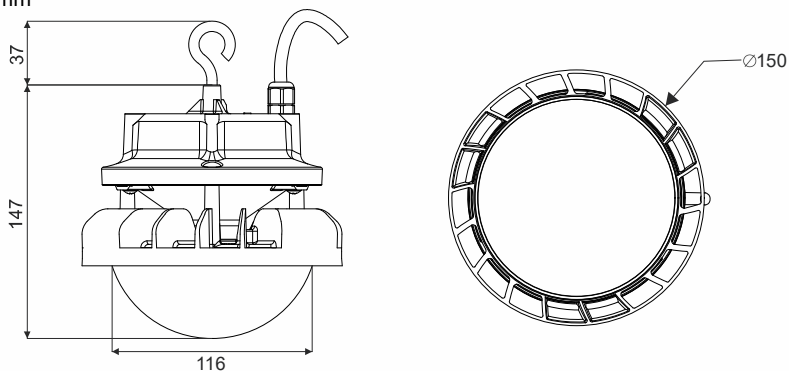

DURALED PRO

Industrial Luminaire

Dimensions in mm

EYEBOLT VERSION (Standard Supply)

CRADLE VERSION

MOUNTING BRACKET DETAILS

Dimensions in mm

Type	: BY202P
Lamp	: LED
Wattage/Voltage	: 35W / 240 VAC, 50 Hz
IP Classification	: IP65
Net Weight	: 850 gm Approx
Max. Projected Area	: 0.016 m ²
CCT	: 6500K, 4000K
Application	: Indoor/ Under coverd area

IP65

ta
45°

All the pictures in the MI sheet are representative only and may vary from the Actual Product.

- 1.** Take the luminaire out of the packing box

Fig. 1

- 2.** For External wire connection use Junction Box of IP rating 65 or higher(Not part of Supply)

! Notice: Ensure Correct connection for polarities

Fig. 2

- 3. ADDITIONAL SAFETY PROVISION**

Safety chain can be fixed using a M4 screw, washer & nut at the location shown below. (Safety Chain & Screws are not part of luminaire supply)