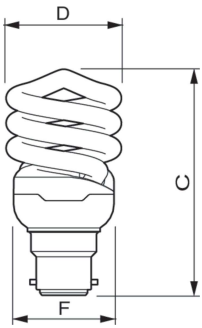

Tornado T2

Mechanical and housing

Bulb Shape Spiral

Approval and application

Mercury (Hg) Content (Nom) 1.5 mg

Energy Consumption kWh/1000 h 12 kWh

Product data

Full product code 871829121832600

Order product name	TORNADO 12W CDL B22 220-240V 1PF/6
EAN/UPC - Product	8718291218326
Order code	929689888601
Numerator - Quantity Per Pack	1
Numerator - Packs per outer box	6
Material Nr. (12NC)	929689888601
Copy Net Weight (Piece)	0.051 kg

Dimensional drawing

TORNADO 12W CDL B22 220-240V 1PF/6

Product	D (max)	C (max)	F (max)
TORNADO 12W CDL B22 220-240V 1PF/6	47.5 mm	92.5 mm	40.5 mm