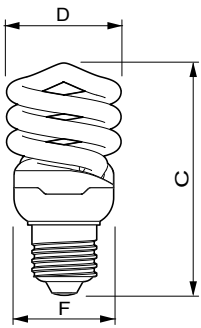

### Product data

General information		Color Rendering Index (Nom)	
Cap-Base	E27 [ E27]		80
Nominal Lifetime (Nom)	8000 h	LLMF At End Of Nominal Lifetime (Nom)	70 %
Switching Cycle	5000X	<b>Operating and electrical</b>	
Rated Lifetime (Hours)	8000 h	Input Frequency	50 or 60 Hz
<b>Light technical</b>		Power (Nom)	12 W
Color Code	865 [ CCT of 6500K]	Lamp Current (Nom)	90 mA
Luminous Flux (Nom)	700 lm	Starting Time (Nom)	0.3 s
Luminous Flux (Rated) (Nom)	700 lm	Warm Up Time to 60% Light (Min)	5 s
Color Designation	Cool Daylight	Warm Up Time to 60% Light (Max)	60 s
Lumen Maintenance 2000 h (Nom)	85 %	Power Factor (Nom)	0.6
Lumen Maintenance 5000 h (Nom)	75 %	Voltage (Nom)	220-240 V
Chromaticity Coordinate X (Nom)	313	<b>Controls and dimming</b>	
Chromaticity Coordinate Y (Nom)	337	Dimmable	No
Correlated Color Temperature (Nom)	6500 K		
Luminous Efficacy (rated) (Nom)	58 lm/W		

## Tornado T2

Mechanical and housing	
Bulb Shape	Spiral

Approval and application	
Mercury (Hg) Content (Nom)	1.5 mg
Energy Consumption kWh/1000 h	12 kWh

Product data	
Full product code	871829121836400

Order product name	TORNADO 12W CDL E27 220-240V 1PF/6
EAN/UPC - Product	8718291218364
Order code	929689868601
Numerator - Quantity Per Pack	1
Numerator - Packs per outer box	6
Material Nr. (12NC)	929689868601
Copy Net Weight (Piece)	0.051 kg

### Dimensional drawing

TORNADO 12W CDL E27 220-240V 1PF/6

Product	D (max)	C (max)	F (max)
TORNADO 12W CDL E27 220-240V 1PF/6	47.5 mm	94.0 mm	40.5 mm