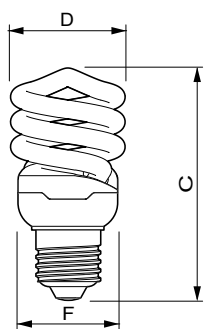

### Mechanical and housing

Bulb Shape Spiral

### Product data

Full product code 871829121834000

Order product name TORNADO 12W WW E27 220-240V 1PF/6

EAN/UPC - Product 8718291218340

Order code 929689868501

Numerator - Quantity Per Pack 1

Numerator - Packs per outer box 6

## Dimensional drawing

TORNADO 12W WW E27 220-240V 1PF/6

Product	D (max)	C (max)	F (max)
TORNADO 12W WW E27 220-240V 1PF/6	47.5 mm	94.0 mm	40.5 mm