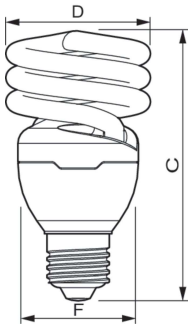

### Product data

General Information		Correlated Color Temperature (Nom)	
Cap-Base	E27 [E27]		2700 K
Nominal lifetime	8,000 hour(s)	Luminous Efficacy (rated) (Nom)	67 lm/W
Switching Cycle	5,000	Color rendering index (CRI)	82
Rated Lifetime (Hours)	8,000 hour(s)	LLMF At End Of Nominal Lifetime (Nom)	70 %
Lighting Technology	Compact Fluorescent Integrated	<b>Operating and Electrical</b>	
<b>Light Technical</b>		Line Frequency	50 or 60 Hz
Color Code	827 [CCT of 2700K]	Input Frequency	50 or 60 Hz
Luminous Flux	1,550 lm	Power Consumption	23 W
Color Designation	Warm White (WW)	Lamp Current (Nom)	170 mA
Chromaticity Coordinate X (Nom)	463	Starting Time (Nom)	0.3 s
Chromaticity Coordinate Y (Nom)	420	Power Factor (Fraction)	0.6

# TORNADO

Voltage (Nom)	220-240 V
<b>Controls and Dimming</b>	
Dimmable	No
<b>Mechanical and Housing</b>	
Bulb Shape	Spiral
<b>Approval and Application</b>	
Mercury (Hg) Content (Nom)	2 mg
Energy Consumption kWh/1000 h	23 kWh

<b>Product Data</b>	
Order product name	TORNADO 24W WW E27 220-240V 1PF/6
Full product name	TORNADO 24W WW E27 220-240V 1PF/6
Full product code	871829113819800
Order code	929689848506
Material Nr. (12NC)	929689848506
Numerator - Quantity Per Pack	1
EAN/UPC - Product/Case	8718291138198
Numerator - Packs per outer box	6
EAN/UPC - Case	8718291138204

## Dimensional drawing

Product	D (max)	C (max)	F (max)
TORNADO 24W WW E27 220-240V 1PF/6	61.5 mm	118.5 mm	50.5 mm