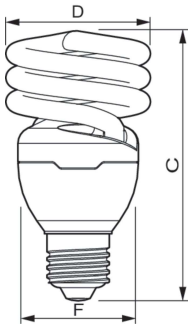

Product data

General information		Operating and electrical	
Cap-Base	E27 [E27]	Chromaticity Coordinate X (Nom)	463
Nominal Lifetime (Nom)	8000 h	Chromaticity Coordinate Y (Nom)	420
Switching Cycle	5000X	Correlated Color Temperature (Nom)	2700 K
Rated Lifetime (Hours)	8000 h	Luminous Efficacy (rated) (Nom)	67 lm/W
		Color Rendering Index (Nom)	82
		LLMF At End Of Nominal Lifetime (Nom)	70 %
Light technical			
Color Code	827 [CCT of 2700K]	Input Frequency	50 or 60 Hz
Luminous Flux (Nom)	1550 lm	Power (Nom)	23 W
Luminous Flux (Rated) (Nom)	1550 lm	Lamp Current (Nom)	170 mA
Color Designation	Warm White (WW)	Starting Time (Nom)	0.3 s
Lumen Maintenance 2000 h (Nom)	85 %	Warm Up Time to 60% Light (Min)	5 s
Lumen Maintenance 5000 h (Nom)	75 %		

TORNADO

Warm Up Time to 60% Light (Max)	60 s
Power Factor (Nom)	0.6
Voltage (Nom)	220-240 V

Controls and dimming

Dimmable	No
----------	----

Mechanical and housing

Bulb Shape	Spiral
------------	--------

Approval and application

Mercury (Hg) Content (Nom)	2 mg
Energy Consumption kWh/1000 h	23 kWh

Product data

Full product code	871829113819800
Order product name	TORNADO 24W WW E27 220-240V 1PF/6
EAN/UPC - Product	8718291138198
Order code	929689848506
Numerator - Quantity Per Pack	1
Numerator - Packs per outer box	6
Material Nr. (12NC)	929689848506
Copy Net Weight (Piece)	0.077 kg

Dimensional drawing

Product	D (max)	C (max)	F (max)
TORNADO 24W WW E27 220-240V 1PF/6	61.5 mm	118.5 mm	50.5 mm

TORNADO 24W WW E27 220-240V 1PF/6