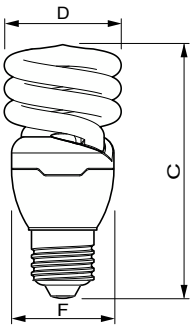

Product data

General Information		Correlated Color Temperature (Nom)		2700 K
Cap-Base	E27 [E27]	Luminous Efficacy (rated) (Nom)	65 lm/W	
Nominal lifetime	8,000 hour(s)	Color rendering index (CRI)	82	
Switching Cycle	5,000	LLMF At End Of Nominal Lifetime (Nom)	70 %	
Rated Lifetime (Hours)	8,000 hour(s)	Operating and Electrical		
Lighting Technology	Compact Fluorescent Integrated	Line Frequency	50 or 60 Hz	
Light Technical		Input Frequency	50 or 60 Hz	
Color Code	827 [CCT of 2700K]	Power Consumption	15 W	
Luminous Flux	950 lm	Lamp Current (Nom)	110 mA	
Color Designation	Warm White (WW)	Starting Time (Nom)	0.3 s	
Chromaticity Coordinate X (Nom)	463	Power Factor (Fraction)	0.6	
Chromaticity Coordinate Y (Nom)	420			

TORNADO

Voltage (Nom)	220-240 V
Controls and Dimming	
Dimmable	No
Mechanical and Housing	
Bulb Shape	Spiral
Approval and Application	
Energy Consumption kWh/1000 h	15 kWh
Product Data	
Order product name	TORNADO 15W WW E27 220-240V 1PF/6

Dimensional drawing

Product	D (max)	C (max)	F (max)
TORNADO 15W WW E27 220-240V 1PF/6	51.5 mm	107.5 mm	42.5 mm