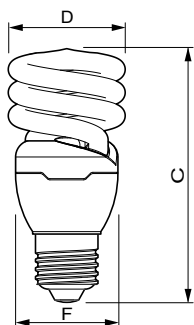

Product data

General information		Operating and electrical	
Cap-Base	E27 [E27]	Chromaticity Coordinate X (Nom)	463
Nominal Lifetime (Nom)	8000 h	Chromaticity Coordinate Y (Nom)	420
Switching Cycle	5000X	Correlated Color Temperature (Nom)	2700 K
Rated Lifetime (Hours)	8000 h	Luminous Efficacy (rated) (Nom)	65 lm/W
		Color Rendering Index (Nom)	82
		LLMF At End Of Nominal Lifetime (Nom)	70 %
Light technical			
Color Code	827 [CCT of 2700K]	Input Frequency	50 or 60 Hz
Luminous Flux (Nom)	950 lm	Power (Nom)	15 W
Luminous Flux (Rated) (Nom)	950 lm	Lamp Current (Nom)	110 mA
Color Designation	Warm White (WW)	Starting Time (Nom)	0.3 s
Lumen Maintenance 2000 h (Nom)	85 %	Warm Up Time to 60% Light (Min)	5 s
Lumen Maintenance 5000 h (Nom)	75 %		

TORNADO

Warm Up Time to 60% Light (Max)	60 s
Power Factor (Nom)	0.6
Voltage (Nom)	220-240 V

Controls and dimming

Dimmable	No
----------	----

Mechanical and housing

Bulb Shape	Spiral
------------	--------

Approval and application

Energy Consumption kWh/1000 h	15 kWh
-------------------------------	--------

Product data	
Full product code	871829113803700
Order product name	TORNADO 15W WW E27 220-240V 1PF/6
EAN/UPC - Product	8718291138037
Order code	929689848105
Numerator - Quantity Per Pack	1
Numerator - Packs per outer box	6
Material Nr. (12NC)	929689848105
Copy Net Weight (Piece)	0.054 kg

Dimensional drawing

TORNADO 15W WW E27 220-240V 1PF/6

Product	D (max)	C (max)	F (max)
TORNADO 15W WW E27 220-240V 1PF/6	51.5 mm	107.5 mm	42.5 mm