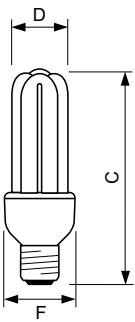

Mechanical and housing

Bulb Shape	Stick

Approval and application

Mercury (Hg) Content (Max)	2 mg
Mercury (Hg) Content (Nom)	1.5 mg
Energy Consumption kWh/1000 h	23 kWh

Product data

Full product code	871829114415100

Order product name	Genie 23W CDL E27 220-240V 1PF/6
EAN/UPC - Product	8718291144151
Order code	929689244001
Numerator - Quantity Per Pack	1
Numerator - Packs per outer box	6
Material Nr. (12NC)	929689244001
Copy Net Weight (Piece)	0.090 kg

Dimensional drawing

Genie 23W CDL E27 220-240V 1PF/6