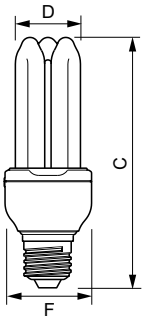

Genie 23W CDL E27 220-240V 1PF/6

Product
Genie 23W CDL E27 220-240V 1PF/6

Product
Genie 23W CDL E27 220-240V 1PF/6