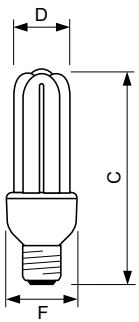

Product data

General information		Color Rendering Index (Nom)	
Cap-Base	E27 [E27]		80
Nominal Lifetime (Nom)	10000 h	LLMF At End Of Nominal Lifetime (Nom)	65 %
Switching Cycle	10000X	Operating and electrical	
Rated Lifetime (Hours)	10000 h	Input Frequency	50 or 60 Hz
Light technical		Power (Nom)	18 W
Color Code	827 [CCT of 2700K]	Lamp Current (Nom)	130 mA
Luminous Flux (Nom)	1100 lm	Starting Time (Nom)	0.3 s
Luminous Flux (Rated) (Nom)	1100 lm	Warm Up Time to 60% Light (Min)	5 s
Color Designation	Warm White (WW)	Warm Up Time to 60% Light (Max)	40 s
Lumen Maintenance 2000 h (Nom)	88 %	Power Factor (Nom)	0.6
Chromaticity Coordinate X (Nom)	463	Voltage (Nom)	220-240 V
Chromaticity Coordinate Y (Nom)	420	Controls and dimming	
Correlated Color Temperature (Nom)	2700 K	Dimmable	No
Luminous Efficacy (rated) (Nom)	61 lm/W		

Mechanical and housing	
Bulb Shape	Stick

Approval and application	
Mercury (Hg) Content (Max)	2 mg
Mercury (Hg) Content (Nom)	1.5 mg
Energy Consumption kWh/1000 h	18 kWh

Product data	
Full product code	871150080121010

Order product name	GENIE 18W WW E27 220-240V 1PF/6
EAN/UPC - Product	8711500801210
Order code	929689243701
Numerator - Quantity Per Pack	1
Numerator - Packs per outer box	6
Material Nr. (12NC)	929689243701
Net Weight (Piece)	0.095 kg

Dimensional drawing

GENIE 18W WW E27 220-240V 1PF/6

GENIE 18W WW E27 220-240V 1PF/6

Product
GENIE 18W WW E27 220-240V 1PF/6

Product
GENIE 18W WW E27 220-240V 1PF/6