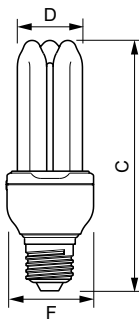

Product data

General information		Color Rendering Index (Nom)	
Cap-Base	E27 [E27]		80
Nominal Lifetime (Nom)	10000 h	LLMF At End Of Nominal Lifetime (Nom)	65 %
Switching Cycle	10000X	Operating and electrical	
Rated Lifetime (Hours)	10000 h	Input Frequency	50 or 60 Hz
Light technical		Power (Nom)	18 W
Color Code	827 [CCT of 2700K]	Lamp Current (Nom)	130 mA
Luminous Flux (Nom)	1100 lm	Starting Time (Nom)	0.3 s
Luminous Flux (Rated) (Nom)	1100 lm	Warm Up Time to 60% Light (Min)	5 s
Color Designation	Warm White (WW)	Warm Up Time to 60% Light (Max)	40 s
Lumen Maintenance 2000 h (Nom)	88 %	Power Factor (Nom)	0.6
Chromaticity Coordinate X (Nom)	463	Voltage (Nom)	220-240 V
Chromaticity Coordinate Y (Nom)	420	Controls and dimming	
Correlated Color Temperature (Nom)	2700 K	Dimmable	No
Luminous Efficacy (rated) (Nom)	61 lm/W		

Mechanical and housing	
Bulb Shape	Stick

Approval and application	
Mercury (Hg) Content (Max)	2 mg
Mercury (Hg) Content (Nom)	1.5 mg
Energy Consumption kWh/1000 h	18 kWh

Product data	
Full product code	871150080121010

Order product name	GENIE 18W WW E27 220-240V 1PF/6
EAN/UPC - Product	8711500801210
Order code	929689243701
Numerator - Quantity Per Pack	1
Numerator - Packs per outer box	6
Material Nr. (12NC)	929689243701
Net Weight (Piece)	0.095 kg

Dimensional drawing

GENIE 18W WW E27 220-240V 1PF/6

GENIE 18W WW E27 220-240V 1PF/6

Product
GENIE 18W WW E27 220-240V 1PF/6

Product
GENIE 18W WW E27 220-240V 1PF/6