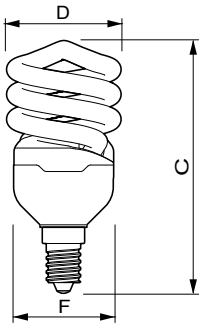

## Mechanical and housing

Bulb Shape Spiral

## Product data

Full product code 871829121705300

Order product name EconomyTwister 12W WW E14 220-240V 1PF/6

EAN/UPC - Product 8718291217053

Order code 929689238501

Numerator - Quantity Per Pack 1

Numerator - Packs per outer box 6

## Dimensional drawing

EconomyTwister 12W WW E14 220-240V 1PF/6

Product	D (max)	C (max)	F (max)
EconomyTwister 12W WW E14 220-240V 1PF/6	47.5 mm	104 mm	40.5 mm