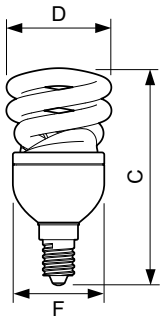

Economy Twister

Mechanical and housing

Bulb Shape Spiral

Approval and application

Mercury (Hg) Content (Max) 2.0 mg

Energy Consumption kWh/1000 h 8 kWh

Product data

Full product code 871016340613800

Order product name EconomyTwister 8W CDL E14 220-240V 1PF/6

EAN/UPC - Product 8710163406138

Order code 929689238401

Numerator - Quantity Per Pack 1

Numerator - Packs per outer box 6

Material Nr. (12NC) 929689238401

Copy Net Weight (Piece) 0.048 kg

Dimensional drawing

Product	D (max)	C (max)	F (max)
EconomyTwister 8W CDL E14 220-240V 1PF/6	47.5 mm	96.5 mm	40.5 mm

EconomyTwister 8W CDL E14 220-240V 1PF/6