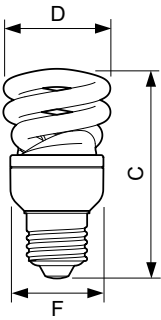

Economy Twister

Mechanical and housing

Bulb Shape Spiral

Approval and application

Mercury (Hg) Content (Max) 2.0 mg

Energy Consumption kWh/1000 h 8 kWh

Product data

Full product code 871016340612100

Order product name EconomyTwister 8W CDL E27 220-240V 1PF/6

EAN/UPC - Product 8710163406121

Order code 929689218401

Numerator - Quantity Per Pack 1

Numerator - Packs per outer box 6

Material Nr. (12NC) 929689218401

Copy Net Weight (Piece) 0.046 kg

Dimensional drawing

Product	D (max)	C (max)	F (max)
EconomyTwister 8W CDL E27 220-240V 1PF/6	47.5 mm	86.5 mm	40.5 mm

EconomyTwister 8W CDL E27 220-240V 1PF/6