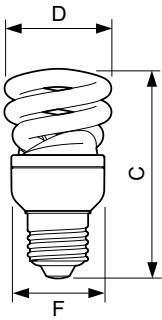

Product data

General information		Color Rendering Index (Nom)		81
Cap-Base	E27 [E27]	LLMF At End Of Nominal Lifetime (Nom)		70 %
Nominal Lifetime (Nom)	6000 h	Operating and electrical		
Switching Cycle	6000X	Input Frequency	50 or 60 Hz	
Rated Lifetime (Hours)	6000 h	Power (Nom)	8 W	
Light technical		Lamp Current (Nom)	60 mA	
Color Code	827 [CCT of 2700K]	Starting Time (Nom)	0.3 s	
Luminous Flux (Nom)	500 lm	Warm Up Time to 60% Light (Min)	5 s	
Luminous Flux (Rated) (Nom)	500 lm	Warm Up Time to 60% Light (Max)	40 s	
Color Designation	Warm White (WW)	Power Factor (Nom)	0.6	
Lumen Maintenance 2000 h (Nom)	88 %	Voltage (Nom)	220-240 V	
Chromaticity Coordinate X (Nom)	463	Controls and dimming		
Chromaticity Coordinate Y (Nom)	420	Dimmable	No	
Correlated Color Temperature (Nom)	2700 K			
Luminous Efficacy (rated) (Nom)	62 lm/W			

Economy Twister

Mechanical and housing	
Bulb Shape	Spiral

Approval and application	
Mercury (Hg) Content (Max)	2.0 mg
Energy Consumption kWh/1000 h	8 kWh

Product data	
Full product code	871829121699500

Order product name	EconomyTwister 8W WW E27 220-240V 1PF/6
EAN/UPC - Product	8718291216995
Order code	929689218302
Numerator - Quantity Per Pack	1
Numerator - Packs per outer box	6
Material Nr. (12NC)	929689218302
Copy Net Weight (Piece)	0.046 kg

Dimensional drawing

Product	D (max)	C (max)	F (max)
EconomyTwister 8W WW E27 220-240V 1PF/6	47.5 mm	86.5 mm	40.5 mm

EconomyTwister 8W WW E27 220-240V 1PF/6