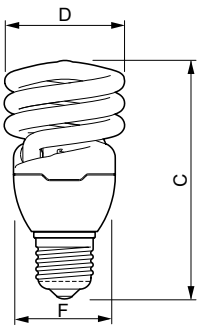

Eco Twister

Mechanical and housing

Bulb Shape Spiral

Approval and application

Energy Saving Product Yes

Mercury (Hg) Content (Max) 2 mg

Energy Consumption kWh/1000 h 20 kWh

Product data

Full product code 871869643624000

Order product name ECO Twister 20W CDL E27 220-240V 1PF/12

EAN/UPC - Product 8718696436240

Order code 929689209101

Numerator - Quantity Per Pack 1

Numerator - Packs per outer box 12

Material Nr. (12NC) 929689209101

Net Weight (Piece) 0.065 kg

Dimensional drawing

| Product | D (max) | C (max) | F (max) |
|---|---------|----------|---------|
| ECO Twister 20W CDL E27 220-240V 1PF/12 | 55 mm | 108.5 mm | 46.5 mm |