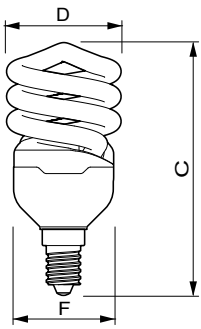

Tornado T2

Mechanical and housing

Bulb Shape	Spiral
------------	--------

Approval and application

Mercury (Hg) Content (Max)	2.0 mg
Mercury (Hg) Content (Nom)	1.5 mg
Energy Consumption kWh/1000 h	12 kWh

Product data

Full product code	871829111724700
-------------------	-----------------

Order product name	Tornado T2 12W WW E14 220-240V 1PF/6
EAN/UPC - Product	8718291117247
Order code	929689134506
Numerator - Quantity Per Pack	1
Numerator - Packs per outer box	6
Material Nr. (12NC)	929689134506
Net Weight (Piece)	0.053 kg

Dimensional drawing

Tornado T2 12W WW E14 220-240V 1PF/6

Product	D (max)	C (max)	F (max)
Tornado T2 12W WW E14 220-240V 1PF/6	47.5 mm	104.0 mm	40.5 mm