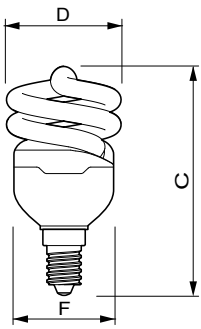

### Mechanical and housing

Bulb Shape	Spiral
------------	--------

### Product data

Full product code	871829111716200
-------------------	-----------------

Order product name	Tornado T2 8W WW E14 220-240V 1PF/6
EAN/UPC - Product	8718291117162
Order code	929689134302
Numerator - Quantity Per Pack	1
Numerator - Packs per outer box	6
Material Nr. (12NC)	929689134302
Net Weight (Piece)	0.048 kg

## Dimensional drawing

Tornado T2 8W WW E14 220-240V 1PF/6

Product	D (max)	C (max)	F (max)
Tornado T2 8W WW E14 220-240V 1PF/6	47.5 mm	96.5 mm	40.5 mm