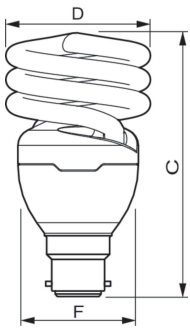

Tornado T2

Mechanical and housing

Bulb Shape Spiral

Approval and application

Mercury (Hg) Content (Max) 2.5 mg

Mercury (Hg) Content (Nom) 2 mg

Energy Consumption kWh/1000 h 23 kWh

Product data

Full product code 872790092972001

Order product name Tornado T2 23W WW B22 220-240V 1BC/6

EAN/UPC - Product 8727900929720

Order code 929689124901

Numerator - Quantity Per Pack 1

Numerator - Packs per outer box 6

Material Nr. (12NC) 929689124901

Copy Net Weight (Piece) 0.077 kg

Dimensional drawing

Tornado T2 23W WW B22 220-240V 1BC/6

Product	D (max)	C (max)	F (max)
Tornado T2 23W WW B22 220-240V 1BC/6	61.5 mm	117 mm	50.5 mm