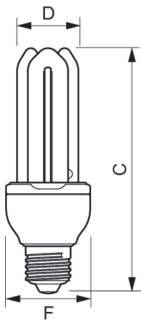

Product data

General Information		Operating and Electrical	
Cap-Base	E27 [E27]	Correlated Color Temperature (Nom)	6500 K
Nominal lifetime	6,000 hour(s)	Luminous Efficacy (rated) (Nom)	61 lm/W
Switching Cycle	6,000	Color rendering index (CRI)	80
Rated Lifetime (Hours)	6,000 hour(s)	LLMF At End Of Nominal Lifetime (Nom)	70 %
Lighting Technology	Compact Fluorescent Integrated	Line Frequency	50 or 60 Hz
Light Technical		Input Frequency	50 or 60 Hz
Color Code	865 [CCT of 6500K]	Power Consumption	18 W
Luminous Flux	1,100 lm	Lamp Current (Nom)	130 mA
Color Designation	Cool Daylight	Starting Time (Nom)	0.3 s
Chromaticity Coordinate X (Nom)	313	Power Factor (Fraction)	0.6
Chromaticity Coordinate Y (Nom)	337		

ESSENTIAL

Voltage (Nom)	220-240 V
Controls and Dimming	
Dimmable	No
Mechanical and Housing	
Bulb Shape	Stick
Approval and Application	
Mercury (Hg) Content (Max)	2.0 mg
Mercury (Hg) Content (Nom)	1.5 mg
Energy Consumption kWh/1000 h	18 kWh

Dimensional drawing

Product	D (max)	C (max)	F (max)
UAE Essential 18W CDL E27 1CT/12	36.0 mm	143 mm	48.4 mm