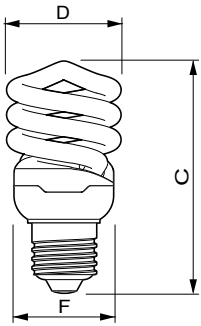

## Dimensional drawing

Product	D (max)	C (max)	F (max)
Tornado T2 12W WW E27 220-240V 1PF/6	47.5 mm	94.0 mm	40.5 mm