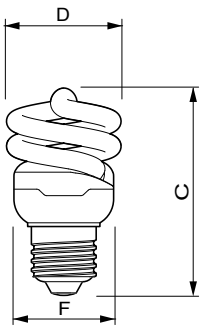

Tornado T2

Mechanical and housing

Bulb Shape	Spiral
------------	--------

Approval and application

Mercury (Hg) Content (Max)	2.0 mg
Mercury (Hg) Content (Nom)	1.5 mg
Energy Consumption kWh/1000 h	8 kWh

Product data

Full product code	871829111708700
-------------------	-----------------

Order product name	Tornado T2 8W WW E27 220-240V 1PF/6
EAN/UPC - Product	8718291117087
Order code	929689114302
Numerator - Quantity Per Pack	1
Numerator - Packs per outer box	6
Material Nr. (12NC)	929689114302
Copy Net Weight (Piece)	0.046 kg

Dimensional drawing

Tornado T2 8W WW E27 220-240V 1PF/6

Product	D (max)	C (max)	F (max)
Tornado T2 8W WW E27 220-240V 1PF/6	47.5 mm	86.5 mm	40.5 mm