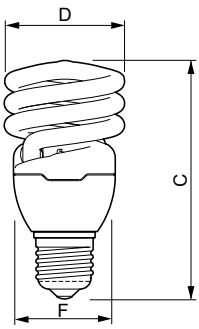

### Mechanical and housing

Bulb Shape	Spiral
------------	--------

### Product data

Full product code	871869643644800
-------------------	-----------------

Order product name	ECO Twister 20W CDL E27 110-127V 1PF/12
EAN/UPC - Product	8718696436448
Order code	929689001401
Numerator - Quantity Per Pack	1
Numerator - Packs per outer box	12
Material Nr. (12NC)	929689001401
Copy Net Weight (Piece)	0.065 kg

## Dimensional drawing

ECO Twister 20W CDL E27 110-127V 1PF/12

Product	D (max)	C (max)	F (max)
ECO Twister 20W CDL E27 110-127V 1PF/12	55 mm	108.5 mm	46.5 mm