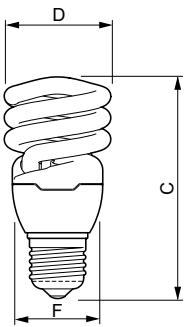

Eco Twister

Mechanical and housing

Bulb Shape Spiral

Approval and application

Energy Saving Product Yes
Mercury (Hg) Content (Max) 2 mg
Energy Consumption kWh/1000 h 15 kWh

Product data

Full product code 871869643640000

Order product name	ECO Twister 15W CDL E27 110-127V 1PF/12
EAN/UPC - Product	8718696436400
Order code	929689001201
Numerator - Quantity Per Pack	1
Numerator - Packs per outer box	12
Material Nr. (12NC)	929689001201
Copy Net Weight (Piece)	0.054 kg

Dimensional drawing

Product	D (max)	C (max)	F (max)
ECO Twister 15W CDL E27 110-127V 1PF/12	50 mm	104.5 mm	42 mm

ECO Twister 15W CDL E27 110-127V 1PF/12