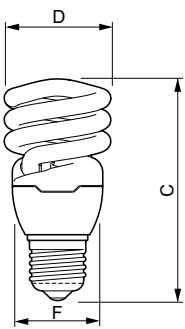

Eco Twister

Mechanical and housing

Bulb Shape	Spiral
------------	--------

Approval and application

Energy Saving Product	Yes
Mercury (Hg) Content (Max)	2 mg
Energy Consumption kWh/1000 h	15 kWh

Product data

Full product code	871869643638700
-------------------	-----------------

Order product name	ECO Twister 15W WW E27 110-127 1PF/12
EAN/UPC - Product	8718696436387
Order code	929689001101
Numerator - Quantity Per Pack	1
Numerator - Packs per outer box	12
Material Nr. (12NC)	929689001101
Copy Net Weight (Piece)	0.054 kg

Dimensional drawing

ECO Twister 15W WW E27 110-127 1PF/12

Product	D (max)	C (max)	F (max)
ECO Twister 15W WW E27 110-127 1PF/12	50 mm	104.5 mm	42 mm