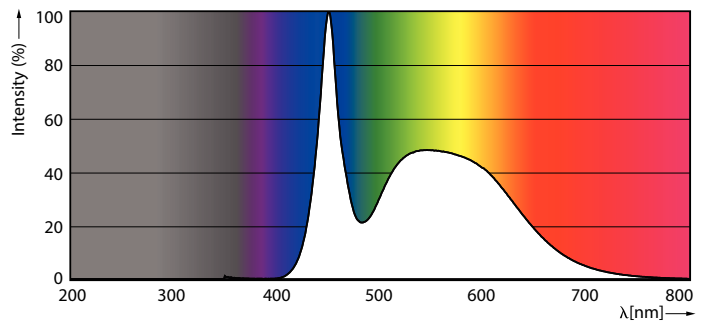

Product data

General Information		Electrical	
Cap-Base	G13 [Medium Bi-Pin Fluorescent]	Lamp Current (Nom)	204 mA
EU RoHS compliant	Yes	Starting Time (Nom)	0.5 s
Nominal Lifetime (Nom)	30000 h	Warm Up Time to 60% Light (Nom)	0.5 s
Switching Cycle	50000X	Power Factor (Nom)	0.5
Technical Type	23-54W	Voltage (Nom)	220-240 V
Flux measurement reference	Sphere		
Light Technical		Temperature	
Color Code	865 [CCT of 6500K]	T-Ambient (Max)	45 °C
Beam Angle (Nom)	240 °	T-Ambient (Min)	-20 °C
Luminous Flux (Nom)	2300 lm	T-Storage (Max)	65 °C
Color Designation	Cool Daylight	T-Storage (Min)	-40 °C
Correlated Color Temperature (Nom)	6500 K	T-Case Maximum (Nom)	60 °C
Luminous Efficacy (rated) (Nom)	100.00 lm/W		
Color Consistency	<6	Controls and Dimming	
Color Rendering Index (Nom)	80	Dimmable	No
LLMF At End Of Nominal Lifetime (Nom)	70 %		
Operating and Electrical		Mechanical and Housing	
Input Frequency	50 to 60 Hz	Bulb Finish	Frosted
Power (Nom)	23 W	Bulb Material	Glass
		Product Length	1500 mm
		Bulb Shape	Tube, single-ended

Dimensional drawing

LEDtube 600mm 23-54W 2300lm 6500K G13

Product	D1	D2	A1	A2	A3
Ecofit LEDtube 1500mm HO 23W 865 T8	25.7 mm	28 mm	1498.5 mm	1505.9 mm	1513 mm

Photometric data

LEDtube ECO 23W G13 2300lm 865