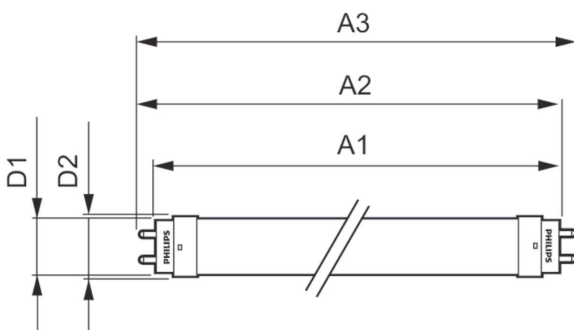

Product data

General Information		Electrical	
Cap-Base	G13 [Medium Bi-Pin Fluorescent]	Lamp Current (Nom)	204 mA
EU RoHS compliant	Yes	Starting Time (Nom)	0.5 s
Nominal Lifetime (Nom)	30000 h	Warm Up Time to 60% Light (Nom)	0.5 s
Switching Cycle	50000X	Power Factor (Nom)	0.5
Technical Type	23-54W	Voltage (Nom)	220-240 V
Flux measurement reference	Sphere		
Light Technical		Temperature	
Color Code	865 [CCT of 6500K]	T-Ambient (Max)	45 °C
Beam Angle (Nom)	240 °	T-Ambient (Min)	-20 °C
Luminous Flux (Nom)	2300 lm	T-Storage (Max)	65 °C
Color Designation	Cool Daylight	T-Storage (Min)	-40 °C
Correlated Color Temperature (Nom)	6500 K	T-Case Maximum (Nom)	60 °C
Luminous Efficacy (rated) (Nom)	100.00 lm/W		
Color Consistency	<6	Controls and Dimming	
Color Rendering Index (Nom)	80	Dimmable	No
LLMF At End Of Nominal Lifetime (Nom)	70 %		
Operating and Electrical		Mechanical and Housing	
Input Frequency	50 to 60 Hz	Bulb Finish	Frosted
Power (Nom)	23 W	Bulb Material	Glass
		Product Length	1500 mm
		Bulb Shape	Tube, single-ended

Product Data

Full product code	871951426614800
-------------------	-----------------

Order product name	Ecofit LEDtube 1500mm HO 23W 865 T8
EAN/UPC - Product	8719514266148
Order code	929002446402
Numerator - Quantity Per Pack	1
Numerator - Packs per outer box	20
Material Nr. (12NC)	929002446402
Net Weight (Piece)	0.310 kg

Dimensional drawing

LEDtube 600mm 23-54W 2300lm 6500K G13

Product	D1	D2	A1	A2	A3
Ecofit LEDtube 1500mm HO 23W 865 T8	25.7 mm	28 mm	1498.5 mm	1505.9 mm	1513 mm

Photometric data

LEDtube ECO 23W G13 2300lm 865