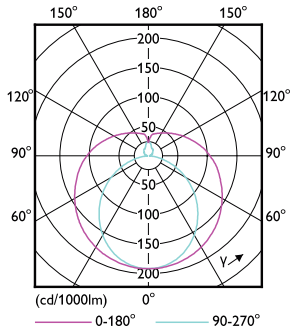

Ecofit Ledtubes T8

Photometric data

LEDtube 9W G13 900lm 2