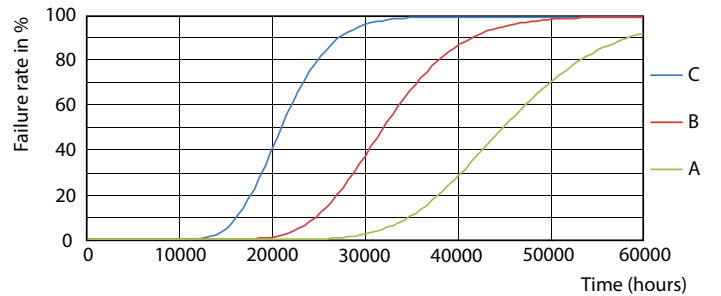

LEDtube 23W G13 2300lm 865

Ecofit Ledtubes T8

Photometric data

LEDtube 9W G13 900lm 2

Lifetime

LEDtube 30K

LEDtube 30K FailureRate

LEDtube 30K LifetimeVsTc