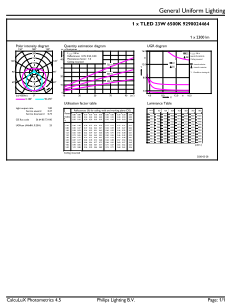

Product data

General Information		Electrical	
Cap-Base	G13 [Medium Bi-Pin Fluorescent]	Lamp Current (Nom)	204 mA
EU RoHS compliant	Yes	Starting Time (Nom)	0.5 s
Nominal Lifetime (Nom)	30000 h	Warm Up Time to 60% Light (Nom)	0.5 s
Switching Cycle	50000X	Power Factor (Nom)	0.5
Technical Type	23-54W	Voltage (Nom)	220-240 V
Flux measurement reference	Sphere		
Light Technical		Temperature	
Color Code	865 [CCT of 6500K]	T-Ambient (Max)	45 °C
Beam Angle (Nom)	240 °	T-Ambient (Min)	-20 °C
Luminous Flux (Nom)	2300 lm	T-Storage (Max)	65 °C
Color Designation	Cool Daylight	T-Storage (Min)	-40 °C
Correlated Color Temperature (Nom)	6500 K	T-Case Maximum (Nom)	60 °C
Luminous Efficacy (rated) (Nom)	100.00 lm/W		
Color Consistency	<6	Controls and Dimming	
Color Rendering Index (Nom)	80	Dimmable	No
LLMF At End Of Nominal Lifetime (Nom)	70 %		
Operating and Electrical		Mechanical and Housing	
Input Frequency	50 to 60 Hz	Bulb Finish	Frosted
Power (Nom)	23 W	Bulb Material	Glass
		Product Length	1500 mm
		Bulb Shape	Tube, single-ended

Product Data

Full product code	871951426614800
-------------------	-----------------

Order product name	Ecofit LEDtube 1500mm HO 23W 865 T8
EAN/UPC - Product	8719514266148
Order code	929002446402
Numerator - Quantity Per Pack	1
Numerator - Packs per outer box	20
Material Nr. (12NC)	929002446402
Net Weight (Piece)	0.310 kg

Dimensional drawing

LEDtube 600mm 23-54W 2300lm 6500K G13

Product	D1	D2	A1	A2	A3
Ecofit LEDtube 1500mm HO 23W 865 T8	25.7 mm	28 mm	1498.5 mm	1505.9 mm	1513 mm

Photometric data

LEDtube ECO 23W G13 2300lm 865