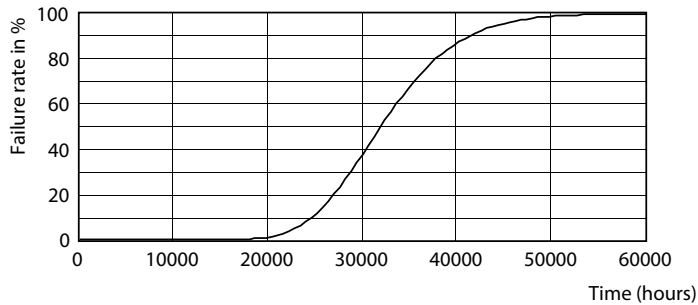

LEDtube 23W G13 2300lm 865

Ecofit Ledtubes T8

Photometric data

LEDtube 9W G13 900lm 2

Lifetime

LEDtube 30K

LEDtube 30K FailureRate

LEDtube 30K LifetimeVsTc