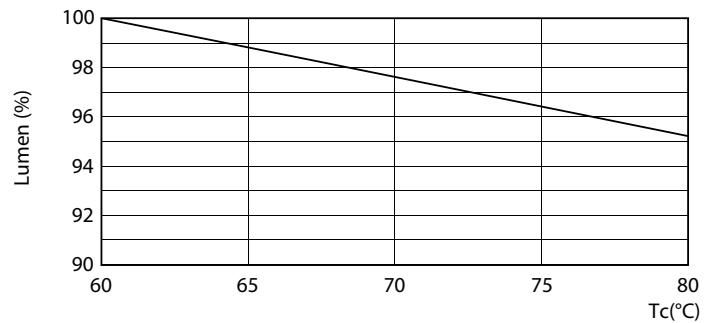

LEDtube 23W G13 2300lm 865

Ecofit Ledtubes T8

Photometric data

LEDtube 9W G13 900lm 2

Lifetime

LEDtube 30K

LEDtube 30K FailureRate

LEDtube 30K LifetimeVsTc