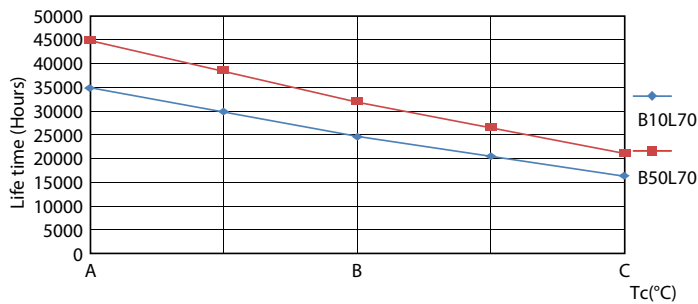

Product data

General Information		Electrical	
Cap-Base	G13 [Medium Bi-Pin Fluorescent]	Lamp Current (Nom)	204 mA
EU RoHS compliant	Yes	Starting Time (Nom)	0.5 s
Nominal Lifetime (Nom)	30000 h	Warm Up Time to 60% Light (Nom)	0.5 s
Switching Cycle	50000X	Power Factor (Nom)	0.5
Technical Type	23-54W	Voltage (Nom)	220-240 V
Flux measurement reference	Sphere		
Light Technical		Temperature	
Color Code	865 [CCT of 6500K]	T-Ambient (Max)	45 °C
Beam Angle (Nom)	240 °	T-Ambient (Min)	-20 °C
Luminous Flux (Nom)	2300 lm	T-Storage (Max)	65 °C
Color Designation	Cool Daylight	T-Storage (Min)	-40 °C
Correlated Color Temperature (Nom)	6500 K	T-Case Maximum (Nom)	60 °C
Luminous Efficacy (rated) (Nom)	100.00 lm/W		
Color Consistency	<6	Controls and Dimming	
Color Rendering Index (Nom)	80	Dimmable	No
LLMF At End Of Nominal Lifetime (Nom)	70 %		
Operating and Electrical		Mechanical and Housing	
Input Frequency	50 to 60 Hz	Bulb Finish	Frosted
Power (Nom)	23 W	Bulb Material	Glass
		Product Length	1500 mm
		Bulb Shape	Tube, single-ended

LEDtube 23W G13 2300lm 865

Ecofit Ledtubes T8

Photometric data

LEDtube 9W G13 900lm 2

Lifetime

LEDtube 30K

LEDtube 30K FailureRate

LEDtube 30K LifetimeVsTc