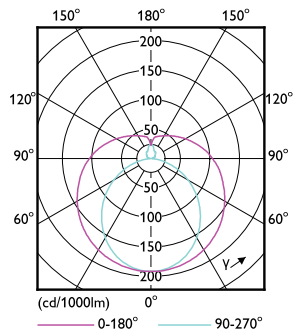

Photometric data

Light Distribution Diagram - Ecofit LEDtube 1500mm HO 23W 840 T8