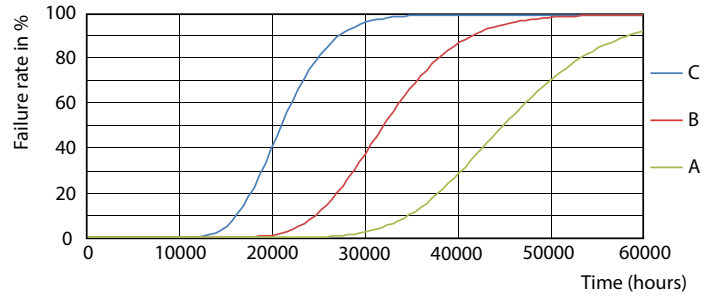

Light Distribution Diagram - Ecofit LEDtube 1500mm HO 23W 840 T8

Ecofit Ledtubes T8

Photometric data

Spectral Power Distribution Colour - Ecofit LEDtube 1500mm HO 23W 840 T8

Lifetime

Life Expectancy Diagram - Ecofit LEDtube 1500mm HO 23W 840 T8