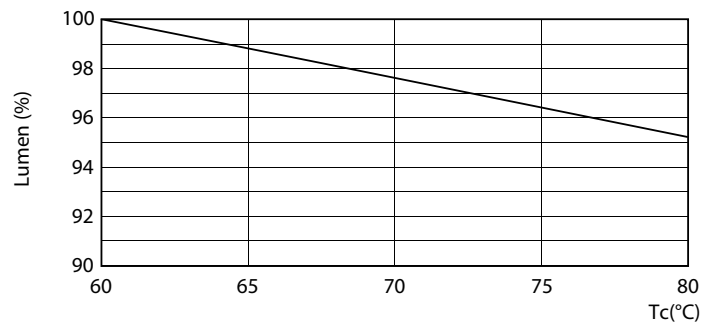

Life Expectancy Diagram - Ecofit LEDtube 1500mm HO 23W 840 T8

Lumen Maintenance Diagram - Ecofit LEDtube 1500mm HO 23W 840 T8