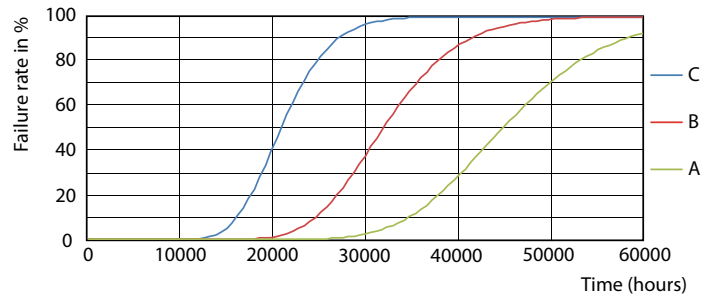

LEDtube 9W G13 900lm 2

Ecofit Ledtubes T8

Photometric data

LEDtube 23W G13 2300lm 840

Lifetime

LEDtube 30K

LEDtube 30K FailureRate

LEDtube 30K LifetimeVsTc