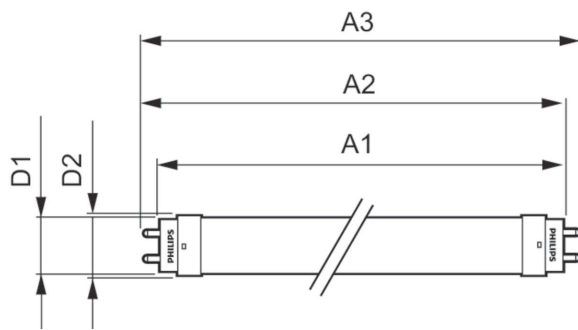

Ecofit Ledtubes T8

Bulb Shape	Tube, double-ended
Approval and Application	
Energy Efficiency Class	F
Energy Saving Product	Yes
Approval Marks	RoHS compliance CE marking KEMA Keur certificate
Energy Consumption kWh/1000 h	23 kWh
EPREL Registration Number	491863

Product Data

Full product code	871951426612400

Order product name	Ecofit LEDtube 1500mm HO 23W 840 T8
Order code	929002446302
Numerator - Quantity Per Pack	1
Numerator - Packs per outer box	20
Material Nr. (12NC)	929002446302
Full product name	Ecofit LEDtube 1500mm HO 23W 840 T8
EAN/UPC - Case	8719514266131
EAN/UPC - Product/Case	8719514266124

Dimensional drawing

Product	D1	D2	A1	A2	A3
Ecofit LEDtube 1500mm HO 23W 840 T8	25.7 mm	28 mm	1,498.5 mm	1,505.9 mm	1,513 mm