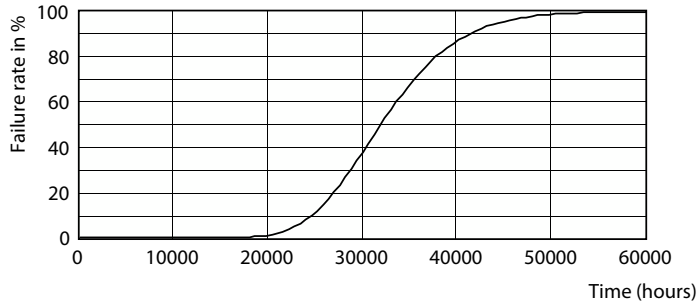

Light Distribution Diagram - Ecofit LEDtube 1500mm HO 23W 840 T8

Ecofit Ledtubes T8

Photometric data

Spectral Power Distribution Colour - Ecofit LEDtube 1500mm HO 23W 840 T8

Lifetime

Life Expectancy Diagram - Ecofit LEDtube 1500mm HO 23W 840 T8