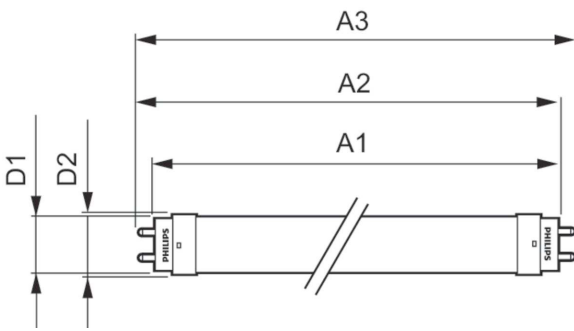

Lamp Current (Nom)	204 mA
Starting Time (Nom)	0.5 s
Warm Up Time to 60% Light (Nom)	0.5 s
Power Factor (Nom)	0.5
Voltage (Nom)	220-240 V
Temperature	
T-Ambient (Max)	45 °C
T-Ambient (Min)	-20 °C
T-Storage (Max)	65 °C
T-Storage (Min)	-40 °C
T-Case Maximum (Nom)	60 °C
Controls and Dimming	
Dimmable	No
Mechanical and Housing	
Bulb Finish	Frosted
Bulb Material	Glass
Product Length	1500 mm
Bulb Shape	Tube, single-ended

Product Data

Full product code	871951426612400
-------------------	-----------------

Order product name	Ecofit LEDtube 1500mm HO 23W 840 T8
EAN/UPC - Product	8719514266124
Order code	929002446302
Numerator - Quantity Per Pack	1
Numerator - Packs per outer box	20
Material Nr. (12NC)	929002446302
Net Weight (Piece)	0.310 kg

Dimensional drawing

LEDtube 600mm 23-54W 2300lm 4000K G13

Product	D1	D2	A1	A2	A3
Ecofit LEDtube 1500mm HO 23W 840 T8	25.7 mm	28 mm	1498.5 mm	1505.9 mm	1513 mm

Photometric data

LEDtube ECO 23W G13 2300lm 840