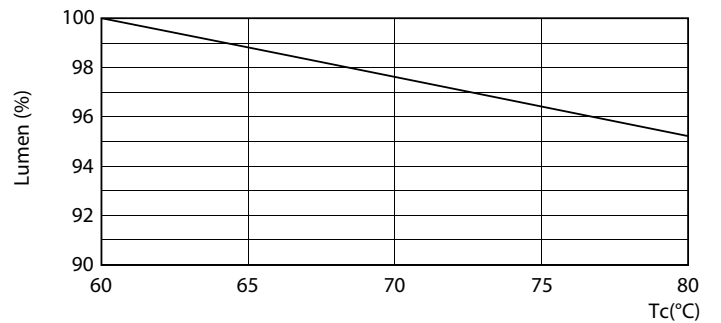

LEDtube 9W G13 900lm 2

Ecofit Ledtubes T8

Photometric data

LEDtube 23W G13 2300lm 840

Lifetime

LEDtube 30K

LEDtube 30K FailureRate

LEDtube 30K LifetimeVsTc