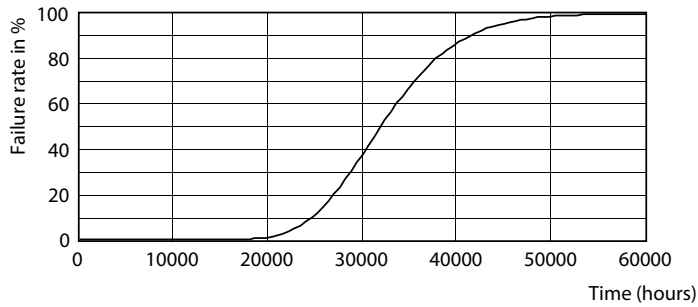

LEDtube 9W G13 900lm 2

Ecofit Ledtubes T8

Photometric data

LEDtube 23W G13 2300lm 840

Lifetime

LEDtube 30K

LEDtube 30K FailureRate

LEDtube 30K LifetimeVsTc