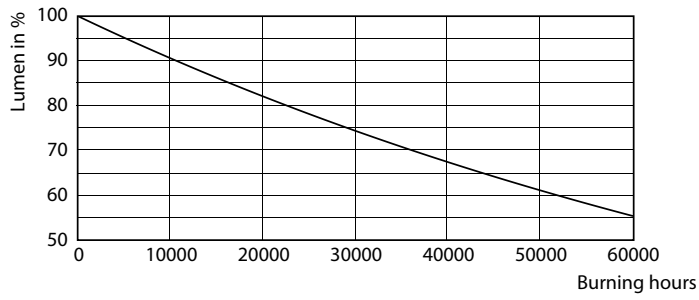

Ecofit Ledtubes T8

Lifetime

LEDtube 30K