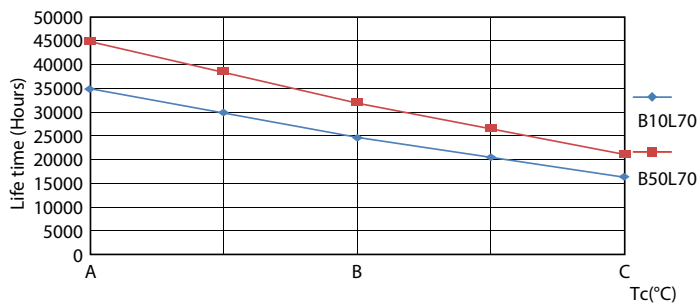

Life Expectancy Diagram - Ecofit LEDtube 1500mm HO 23W 840 T8