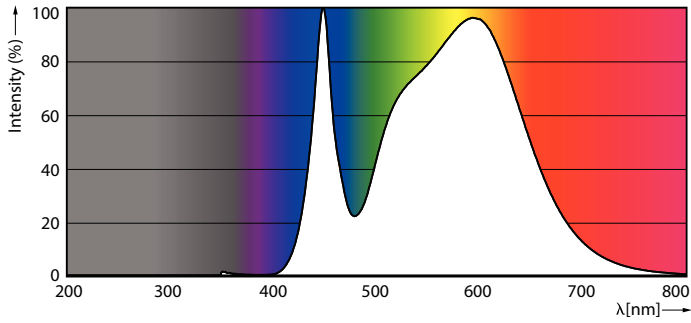

Ecofit Ledtubes T8

Photometric data

Spectral Power Distribution Colour - Ecofit LEDtube 1500mm HO 23W 840 T8