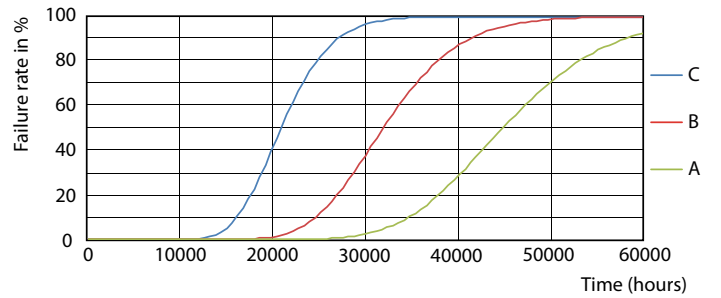

Ecofit Ledtubes T8

Photometric data

LEDtube 9W G13 900lm 2

Lifetime

LEDtube 30K

LEDtube 30K FailureRate

LEDtube 30K LifetimeVsTc

LEDtube 18W 30K LumenVsTc