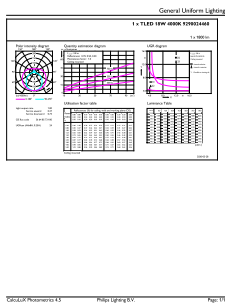

Product data

General Information	
Cap-Base	G13 [Medium Bi-Pin Fluorescent]
EU RoHS compliant	Yes
Nominal Lifetime (Nom)	30000 h
Switching Cycle	50000X
Technical Type	18-36W
Flux measurement reference	Sphere
Light Technical	
Color Code	840 [CCT of 4000K]
Beam Angle (Nom)	240 °
Luminous Flux (Nom)	1800 lm
Color Designation	Cool White (CW)
Correlated Color Temperature (Nom)	4000 K
Luminous Efficacy (rated) (Nom)	100.00 lm/W
Color Consistency	<6
Color Rendering Index (Nom)	80
LLMF At End Of Nominal Lifetime (Nom)	70 %
Operating and Electrical	
Input Frequency	50 to 60 Hz
Power (Nom)	18 W

Product Data

Full product code	871951426608700
-------------------	-----------------

Order product name	Ecofit LEDtube 1200mm HO 18W 840 T8
EAN/UPC - Product	8719514266087
Order code	929002446002
Numerator - Quantity Per Pack	1
Numerator - Packs per outer box	20
Material Nr. (12NC)	929002446002
Net Weight (Piece)	0.215 kg

Dimensional drawing

LEDtube 600mm 18-36W 1800lm 4000K G13

Product	D1	D2	A1	A2	A3
Ecofit LEDtube 1200mm HO 18W 840 T8	25.7 mm	28 mm	1198 mm	1205 mm	1212 mm

Photometric data

LEDtube ECO 18W G13 1800lm 840

LEDtube 18W G13 1800lm 840