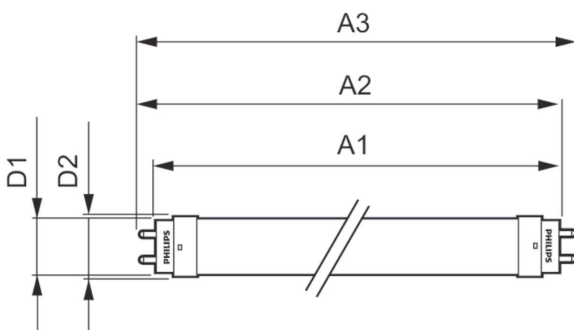

Lamp Current (Nom)	147 mA
Starting Time (Nom)	0.5 s
Warm Up Time to 60% Light (Nom)	0.5 s
Power Factor (Nom)	0.5
Voltage (Nom)	220-240 V
Temperature	
T-Ambient (Max)	45 °C
T-Ambient (Min)	-20 °C
T-Storage (Max)	65 °C
T-Storage (Min)	-40 °C
T-Case Maximum (Nom)	55 °C
Controls and Dimming	
Dimmable	No
Mechanical and Housing	
Bulb Finish	Frosted
Bulb Material	Glass
Product Length	1200 mm
Bulb Shape	Tube, single-ended

Product Data

Full product code	871951426608700
-------------------	-----------------

Order product name	Ecofit LEDtube 1200mm HO 18W 840 T8
EAN/UPC - Product	8719514266087
Order code	929002446002
Numerator - Quantity Per Pack	1
Numerator - Packs per outer box	20
Material Nr. (12NC)	929002446002
Net Weight (Piece)	0.215 kg

Dimensional drawing

LEDtube 600mm 18-36W 1800lm 4000K G13

Product	D1	D2	A1	A2	A3
Ecofit LEDtube 1200mm HO 18W 840 T8	25.7 mm	28 mm	1198 mm	1205 mm	1212 mm

Photometric data

LEDtube ECO 18W G13 1800lm 840

LEDtube 18W G13 1800lm 840