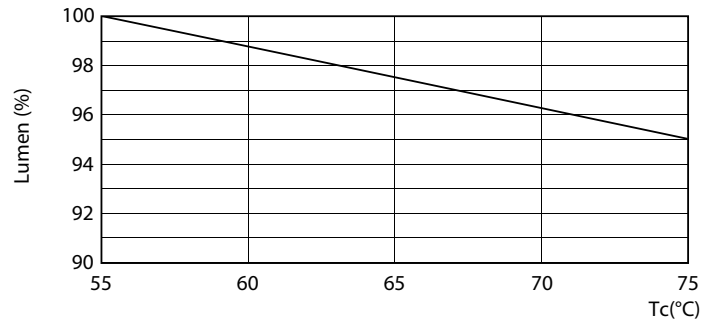

Ecofit Ledtubes T8

Photometric data

LEDtube 9W G13 900lm 2

Lifetime

LEDtube 30K

LEDtube 30K FailureRate

LEDtube 30K LifetimeVsTc

LEDtube 18W 30K LumenVsTc