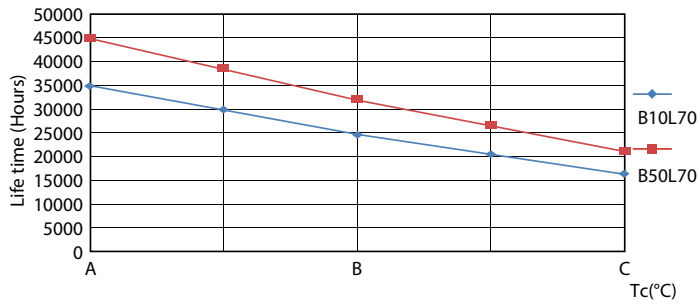

Product data

General Information	
Cap-Base	G13 [Medium Bi-Pin Fluorescent]
EU RoHS compliant	Yes
Nominal Lifetime (Nom)	30000 h
Switching Cycle	50000X
Technical Type	18-36W
Flux measurement reference	Sphere
Light Technical	
Color Code	840 [CCT of 4000K]
Beam Angle (Nom)	240 °
Luminous Flux (Nom)	1800 lm
Color Designation	Cool White (CW)
Correlated Color Temperature (Nom)	4000 K
Luminous Efficacy (rated) (Nom)	100.00 lm/W
Color Consistency	<6
Color Rendering Index (Nom)	80
LLMF At End Of Nominal Lifetime (Nom)	70 %
Operating and Electrical	
Input Frequency	50 to 60 Hz
Power (Nom)	18 W

Ecofit Ledtubes T8

Photometric data

LEDtube 9W G13 900lm 2

Lifetime

LEDtube 30K

LEDtube 30K FailureRate

LEDtube 30K LifetimeVsTc

LEDtube 18W 30K LumenVsTc