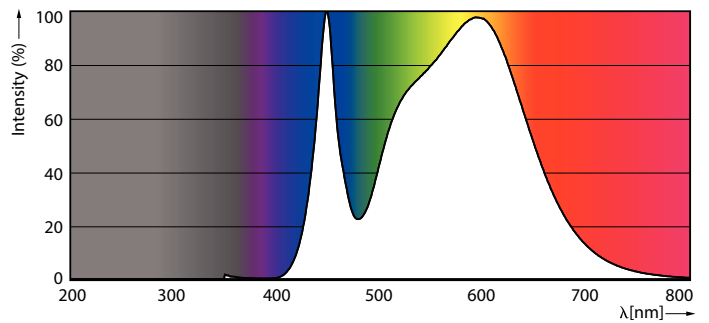

Product data

General Information	
Cap-Base	G13 [Medium Bi-Pin Fluorescent]
EU RoHS compliant	Yes
Nominal Lifetime (Nom)	30000 h
Switching Cycle	50000X
Technical Type	18-36W
Flux measurement reference	Sphere
Light Technical	
Color Code	840 [CCT of 4000K]
Beam Angle (Nom)	240 °
Luminous Flux (Nom)	1800 lm
Color Designation	Cool White (CW)
Correlated Color Temperature (Nom)	4000 K
Luminous Efficacy (rated) (Nom)	100.00 lm/W
Color Consistency	<6
Color Rendering Index (Nom)	80
LLMF At End Of Nominal Lifetime (Nom)	70 %
Operating and Electrical	
Input Frequency	50 to 60 Hz
Power (Nom)	18 W

Dimensional drawing

LEDtube 600mm 18-36W 1800lm 4000K G13

Product	D1	D2	A1	A2	A3
Ecofit LEDtube 1200mm HO 18W 840 T8	25.7 mm	28 mm	1198 mm	1205 mm	1212 mm

Photometric data

LEDtube ECO 18W G13 1800lm 840

LEDtube 18W G13 1800lm 840