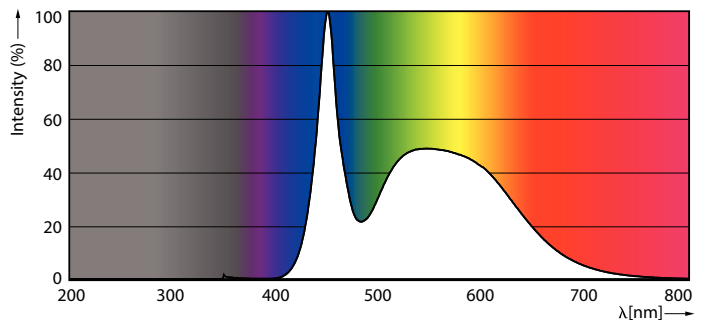

Product data

General Information	
Cap-Base	G13 [Medium Bi-Pin Fluorescent]
EU RoHS compliant	Yes
Nominal Lifetime (Nom)	30000 h
Switching Cycle	50000X
Technical Type	9-18W
Flux measurement reference	Sphere
Light Technical	
Color Code	865 [CCT of 6500K]
Beam Angle (Nom)	240 °
Luminous Flux (Nom)	900 lm
Color Designation	Cool Daylight
Correlated Color Temperature (Nom)	6500 K
Luminous Efficacy (rated) (Nom)	100.00 lm/W
Color Consistency	<6
Color Rendering Index (Nom)	80
LLMF At End Of Nominal Lifetime (Nom)	70 %
Operating and Electrical	
Input Frequency	50 to 60 Hz
Power (Nom)	9 W

Dimensional drawing

LEDtube 600mm 9-18W 900lm 6500K G13

Product	D1	D2	A1	A2	A3
Ecofit LEDtube 600mm HO 9W 865 T8	25.7 mm	28 mm	588.5 mm	595.5 mm	602.5 mm

Photometric data

LEDtube 9W G13 900lm 2

LEDtube 9W G13 900lm 865