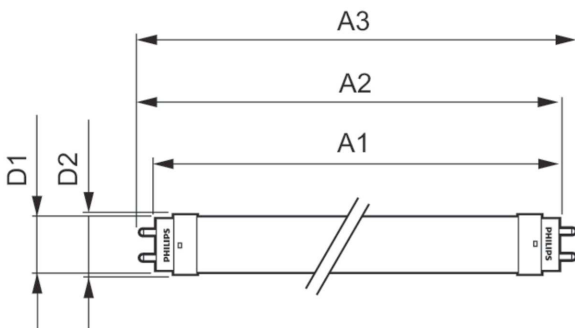

Lamp Current (Nom)	78 mA
Starting Time (Nom)	0.5 s
Warm Up Time to 60% Light (Nom)	0.5 s
Power Factor (Nom)	0.5
Voltage (Nom)	220-240 V
Temperature	
T-Ambient (Max)	45 °C
T-Ambient (Min)	-20 °C
T-Storage (Max)	65 °C
T-Storage (Min)	-40 °C
T-Case Maximum (Nom)	55 °C
Controls and Dimming	
Dimmable	No
Mechanical and Housing	
Bulb Finish	Frosted
Bulb Material	Glass
Product Length	600 mm
Bulb Shape	Tube, single-ended

Product Data

Full product code	871951426606300
-------------------	-----------------

Order product name	Ecofit LEDtube 600mm HO 9W 865 T8
EAN/UPC - Product	8719514266063
Order code	929002445802
Numerator - Quantity Per Pack	1
Numerator - Packs per outer box	20
Material Nr. (12NC)	929002445802
Net Weight (Piece)	0.135 kg

Dimensional drawing

LEDtube 600mm 9-18W 900lm 6500K G13

Product	D1	D2	A1	A2	A3
Ecofit LEDtube 600mm HO 9W 865 T8	25.7 mm	28 mm	588.5 mm	595.5 mm	602.5 mm

Photometric data

LEDtube 9W G13 900lm 2

LEDtube 9W G13 900lm 865