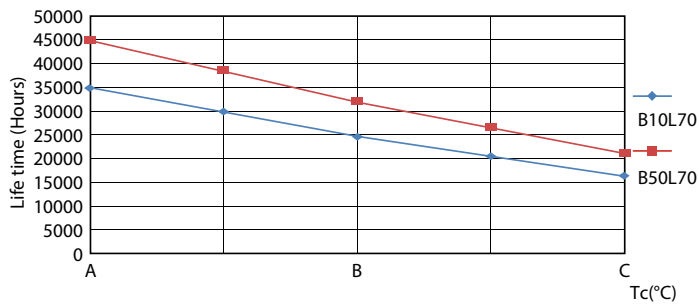

LEDtube 30K

LEDtube 30K FailureRate

LEDtube 30K LifetimeVsTc

LEDtube 9W 30K LumenVsTc