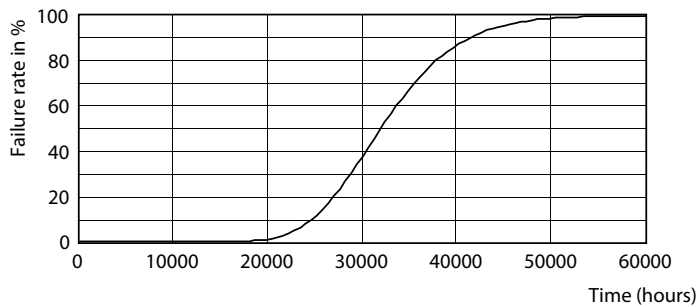

Ecofit Ledtubes T8

Photometric data

LEDtube ECO 9W G13 900lm 865

Lifetime