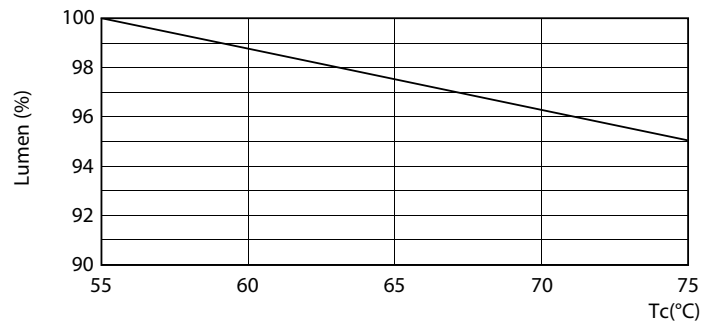

LEDtube 30K

LEDtube 30K FailureRate

LEDtube 30K LifetimeVsTc

LEDtube 9W 30K LumenVsTc