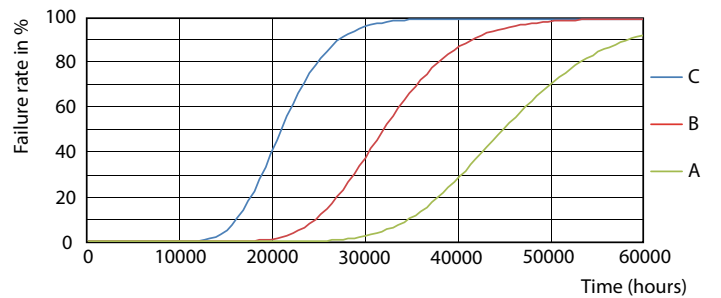

Ecofit Ledtubes T8

Photometric data

LEDtube ECO 9W G13 900lm 865

Lifetime