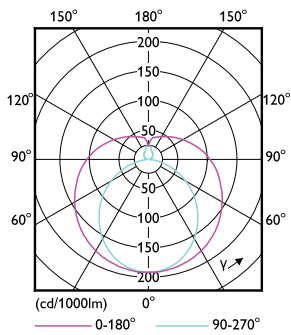

Product data

General Information	
Cap-Base	G13 [Medium Bi-Pin Fluorescent]
EU RoHS compliant	Yes
Nominal Lifetime (Nom)	30000 h
Switching Cycle	50000X
Technical Type	9-18W
Flux measurement reference	Sphere
Light Technical	
Color Code	840 [CCT of 4000K]
Beam Angle (Nom)	240 °
Luminous Flux (Nom)	900 lm
Color Designation	Cool White (CW)
Correlated Color Temperature (Nom)	4000 K
Luminous Efficacy (rated) (Nom)	100.00 lm/W
Color Consistency	<6
Color Rendering Index (Nom)	80
LLMF At End Of Nominal Lifetime (Nom)	70 %
Operating and Electrical	
Input Frequency	50 to 60 Hz
Power (Nom)	9 W

Dimensional drawing

LEDtube 600mm 9-18W 900lm 4000K G13

Product	D1	D2	A1	A2	A3
Ecofit LEDtube 600mm HO 9W 840 T8	25.7 mm	28 mm	588.5 mm	595.5 mm	602.5 mm

Photometric data

LEDtube 9W G13 900lm 2

LEDtube ECO 9W G13 900lm 840