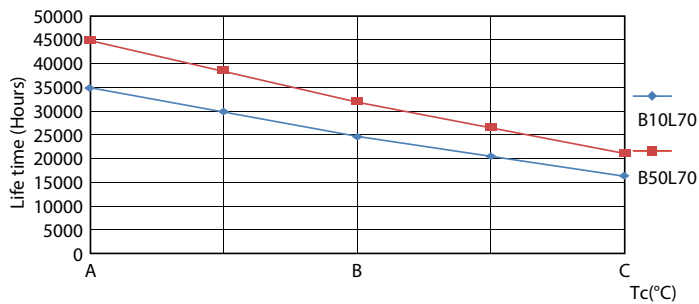

Product data

General Information	
Cap-Base	G13 [Medium Bi-Pin Fluorescent]
EU RoHS compliant	Yes
Nominal Lifetime (Nom)	30000 h
Switching Cycle	50000X
Technical Type	9-18W
Flux measurement reference	Sphere
Light Technical	
Color Code	840 [CCT of 4000K]
Beam Angle (Nom)	240 °
Luminous Flux (Nom)	900 lm
Color Designation	Cool White (CW)
Correlated Color Temperature (Nom)	4000 K
Luminous Efficacy (rated) (Nom)	100.00 lm/W
Color Consistency	<6
Color Rendering Index (Nom)	80
LLMF At End Of Nominal Lifetime (Nom)	70 %
Operating and Electrical	
Input Frequency	50 to 60 Hz
Power (Nom)	9 W

Ecofit Ledtubes T8

Photometric data

LEDtube 9W G13 900lm 840

Lifetime

LEDtube 30K

LEDtube 30K FailureRate

LEDtube 30K LifetimeVsTc

LEDtube 9W 30K LumenVsTc