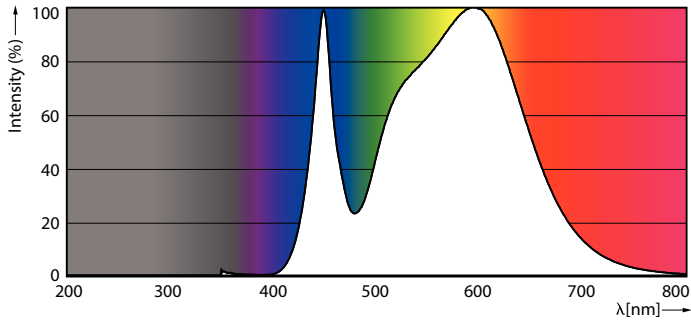

Ecofit Ledtubes T8

Photometric data

LEDtube 9W G13 900lm 840