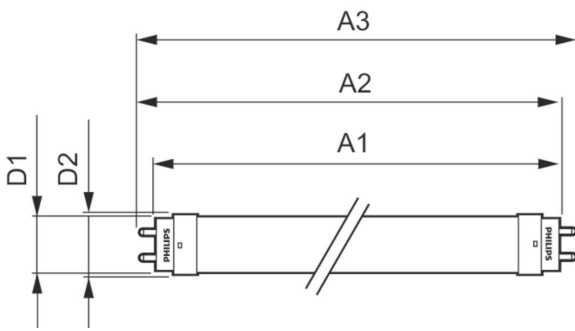

Lamp Current (Nom)	78 mA
Starting Time (Nom)	0.5 s
Warm Up Time to 60% Light (Nom)	0.5 s
Power Factor (Nom)	0.5
Voltage (Nom)	220-240 V
Temperature	
T-Ambient (Max)	45 °C
T-Ambient (Min)	-20 °C
T-Storage (Max)	65 °C
T-Storage (Min)	-40 °C
T-Case Maximum (Nom)	55 °C
Controls and Dimming	
Dimmable	No
Mechanical and Housing	
Bulb Finish	Frosted
Bulb Material	Glass
Product Length	600 mm
Bulb Shape	Tube, single-ended

Product Data

Full product code	871951426604900
-------------------	-----------------

Order product name	Ecofit LEDtube 600mm HO 9W 840 T8
EAN/UPC - Product	8719514266049
Order code	929002445702
Numerator - Quantity Per Pack	1
Numerator - Packs per outer box	20
Material Nr. (12NC)	929002445702
Net Weight (Piece)	0.135 kg

Dimensional drawing

LEDtube 600mm 9-18W 900lm 4000K G13

Product	D1	D2	A1	A2	A3
Ecofit LEDtube 600mm HO 9W 840 T8	25.7 mm	28 mm	588.5 mm	595.5 mm	602.5 mm

Photometric data

LEDtube 9W G13 900lm 2

LEDtube ECO 9W G13 900lm 840