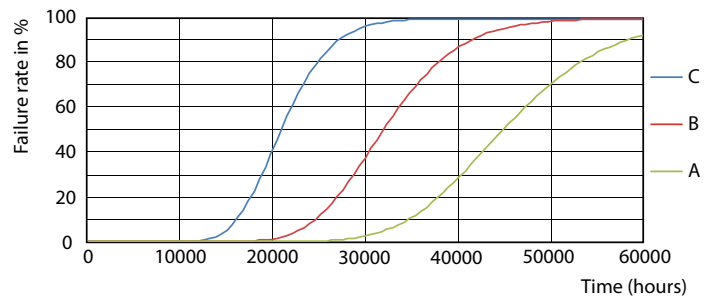

Ecofit Ledtubes T8

Photometric data

LEDtube 9W G13 900lm 840

Lifetime

LEDtube 30K

LEDtube 30K FailureRate

LEDtube 30K LifetimeVsTc

LEDtube 9W 30K LumenVsTc