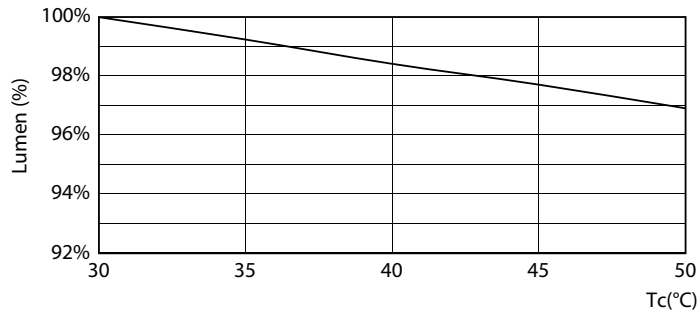

Other LEDtube

Lifetime

LEDtube S14 30K LumenVsTc