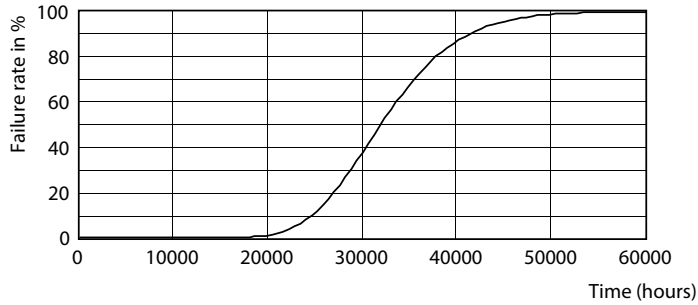

Lifetime

LEDtube 30K