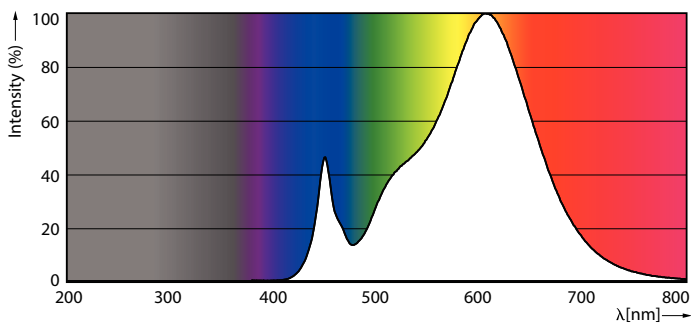

Photometric data

LEDtube 2,2W S14S 250lm 827

LEDtube 2,2W S14S 250lm 827