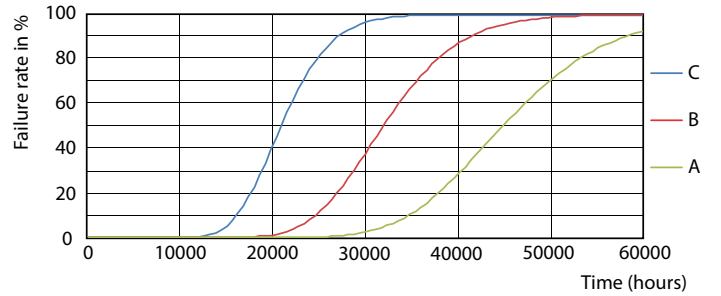

Other LEDtube

Photometric data

Lifetime

LEDtube 30K