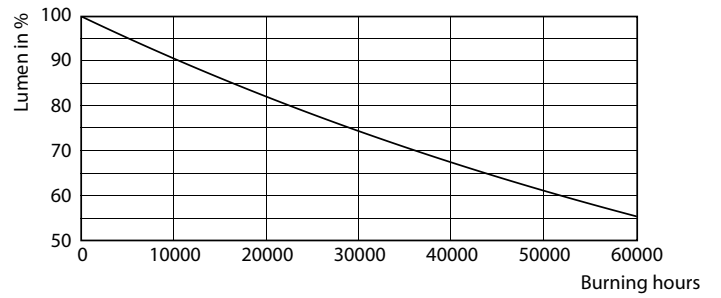

LEDtube 30K FailureRate

LEDtube 30K