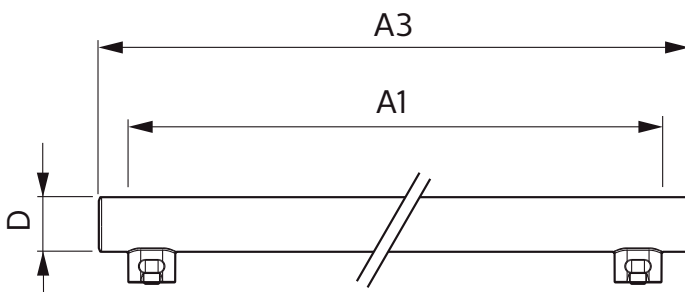

Other LEDtube

Energy Saving Product	Yes
Approval Marks	RoHS compliance CE marking KEMA Keur certificate
Energy Consumption kWh/1000 h	3 kWh
EPREL Registration Number	387349

Product Data

Full product code	871951426356700
Order product name	LED 2.2W 300mm S14S WW ND 1CT/4

EAN/UPC - Product	8719514263567
Order code	929002444201
Numerator - Quantity Per Pack	1
Numerator - Packs per outer box	4
Material Nr. (12NC)	929002444201
Net Weight (Piece)	0.100 kg

Dimensional drawing

LED 220-240V 2.5-35W 250lm 2700K S14S

Product	D1	D2	A1	A2	A3
LED 2.2W 300mm S14S WW ND 1CT/4	30 mm	30 mm	266.8 mm		299 mm