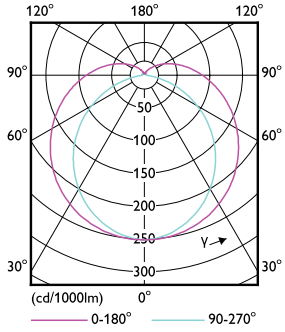

Other LEDtube

Photometric data

LEDtube 2,2W S14S 250lm