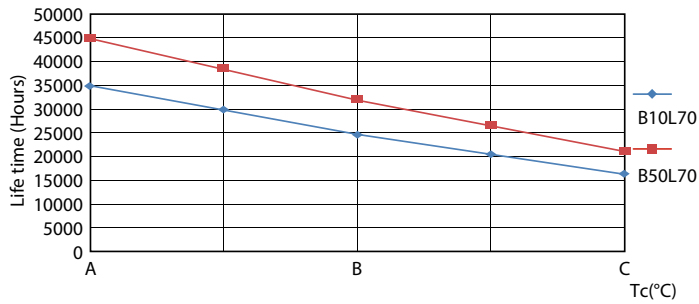

LEDtube 30K LifetimeVsTc