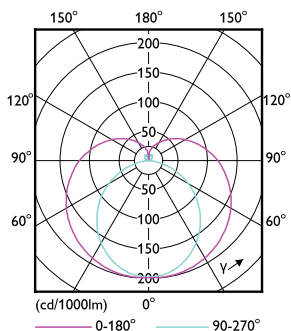

LEDtube 4,5W S19 480lm 827

LEDtube 4,5W S19 480lm