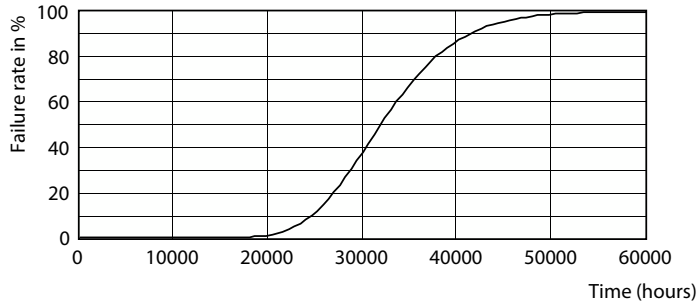

Other LEDtube

Lifetime

Life Expectancy Diagram