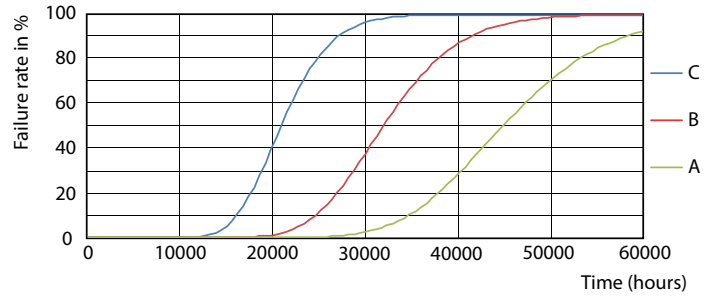

Other LEDtube

Lifetime

Life Expectancy Diagram