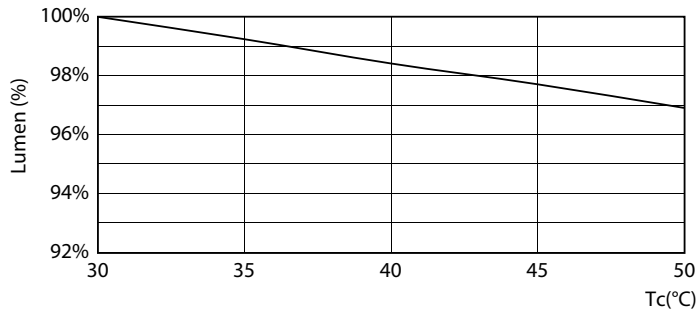

Product data

General information	
Cap-Base	S19 [S19]
EU RoHS compliant	Yes
Nominal Lifetime (Nom)	30000 h
Switching Cycle	50000X
Flux measurement reference	Sphere
Light technical	
Color Code	827 [CCT of 2700K]
Beam Angle (Nom)	175 °
Luminous Flux (Nom)	480 lm
Color Designation	Warm White (WW)
Correlated Color Temperature (Nom)	2700 K
Luminous Efficacy (rated) (Nom)	106.00 lm/W
Color Consistency	<6
Color Rendering Index (Nom)	80
LLMF At End Of Nominal Lifetime (Nom)	70 %
Operating and electrical	
Input Frequency	50 to 60 Hz
Power (Nom)	4.5 W
Lamp Current (Nom)	40 mA
Starting Time (Nom)	0.5 s

LEDtube 4,5W S19 480lm 827

LEDtube 4,5W S19 480lm

Other LEDtube

Lifetime

Life Expectancy Diagram

LEDtube 30K FailureRate

LEDtube 30K LifetimeVsTc

Lumen Maintenance Diagram