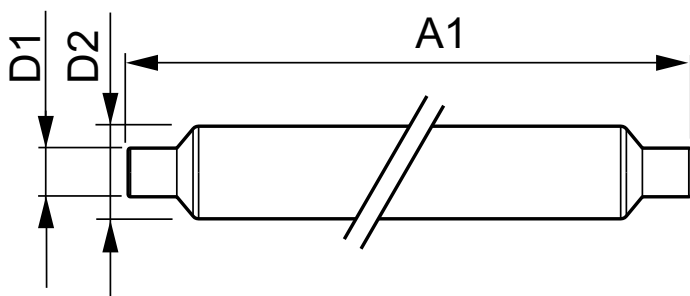

Product data

General information	
Cap-Base	S19 [S19]
EU RoHS compliant	Yes
Nominal Lifetime (Nom)	30000 h
Switching Cycle	50000X
Flux measurement reference	Sphere
Light technical	
Color Code	827 [CCT of 2700K]
Beam Angle (Nom)	175 °
Luminous Flux (Nom)	480 lm
Color Designation	Warm White (WW)
Correlated Color Temperature (Nom)	2700 K
Luminous Efficacy (rated) (Nom)	106.00 lm/W
Color Consistency	<6
Color Rendering Index (Nom)	80
LLMF At End Of Nominal Lifetime (Nom)	70 %
Operating and electrical	
Input Frequency	50 to 60 Hz
Power (Nom)	4.5 W
Lamp Current (Nom)	40 mA
Starting Time (Nom)	0.5 s

Warm Up Time to 60% Light (Nom)	0.5 s
Power Factor (Nom)	0.5
Voltage (Nom)	220-240 V
Temperature	
T-Ambient (Max)	45 °C
T-Ambient (Min)	-20 °C
T-Storage (Max)	65 °C
T-Storage (Min)	-40 °C
T-Case Maximum (Nom)	30 °C
Controls and dimming	
Dimmable	No
Mechanical and housing	
Bulb Finish	Frosted
Bulb Material	Plastic
Product Length	300 mm
Bulb Shape	Others
Approval and application	
Energy Efficiency Class	F
Energy Saving Product	Yes

Other LEDtube

Approval Marks	RoHS compliance CE marking KEMA Keur certificate
Energy Consumption kWh/1000 h	5 kWh
EPREL Registration Number	387346
Product data	
Full product code	871951426360400
Order product name	LED 4.5W 310mm S19 WW ND 1CT/4

LED 4.5W 310mm S19 WW ND 1CT/4

Product	D1	D2	A1	A2	A3
LED 4.5W 310mm S19 WW ND 1CT/4	38 mm	38 mm	273.6 mm		310 mm

Photometric data

OSRAM Photometric CU Photo Lighting BV Page 11

LEDtube 4,5W S19 480lm 827