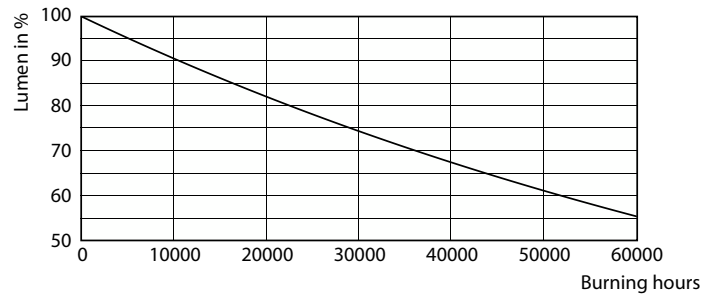

Product data

General information	
Cap-Base	S19 [S19]
EU RoHS compliant	Yes
Nominal Lifetime (Nom)	30000 h
Switching Cycle	50000X
Flux measurement reference	Sphere
Light technical	
Color Code	827 [CCT of 2700K]
Beam Angle (Nom)	175 °
Luminous Flux (Nom)	480 lm
Color Designation	Warm White (WW)
Correlated Color Temperature (Nom)	2700 K
Luminous Efficacy (rated) (Nom)	106.00 lm/W
Color Consistency	<6
Color Rendering Index (Nom)	80
LLMF At End Of Nominal Lifetime (Nom)	70 %
Operating and electrical	
Input Frequency	50 to 60 Hz
Power (Nom)	4.5 W
Lamp Current (Nom)	40 mA
Starting Time (Nom)	0.5 s

LEDtube 4,5W S19 480lm 827

LEDtube 4,5W S19 480lm

Other LEDtube

Lifetime

Life Expectancy Diagram

LEDtube 30K FailureRate

LEDtube 30K LifetimeVsTc

Lumen Maintenance Diagram