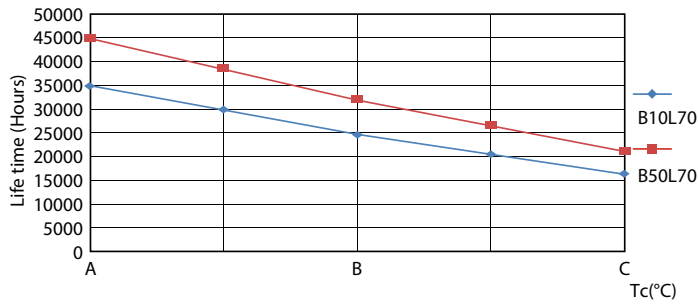

Product data

General information	
Cap-Base	S19 [S19]
EU RoHS compliant	Yes
Nominal Lifetime (Nom)	30000 h
Switching Cycle	50000X
Flux measurement reference	Sphere
Light technical	
Color Code	827 [CCT of 2700K]
Beam Angle (Nom)	175 °
Luminous Flux (Nom)	480 lm
Color Designation	Warm White (WW)
Correlated Color Temperature (Nom)	2700 K
Luminous Efficacy (rated) (Nom)	106.00 lm/W
Color Consistency	<6
Color Rendering Index (Nom)	80
LLMF At End Of Nominal Lifetime (Nom)	70 %
Operating and electrical	
Input Frequency	50 to 60 Hz
Power (Nom)	4.5 W
Lamp Current (Nom)	40 mA
Starting Time (Nom)	0.5 s

LEDtube 4,5W S19 480lm 827

LEDtube 4,5W S19 480lm

Other LEDtube

Lifetime

Life Expectancy Diagram

LEDtube 30K FailureRate

LEDtube 30K LifetimeVsTc

Lumen Maintenance Diagram