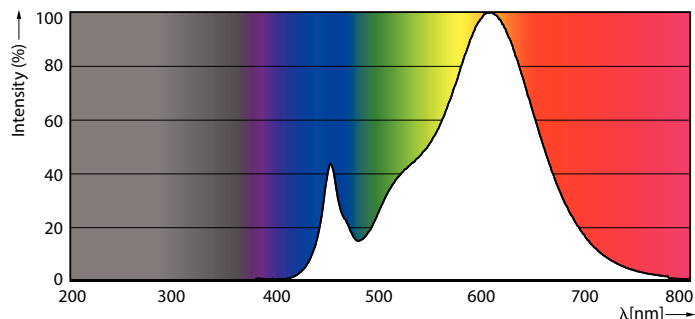

LEDtube 4,5W S19 480lm 827