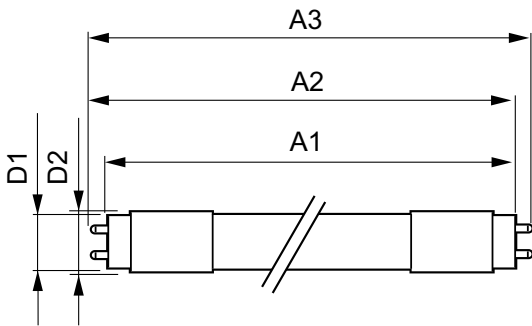

CorePro LED tube Universal T8

T-Case Maximum (Nom)	45 °C
Controls and Dimming	
Dimmable	No
Mechanical and Housing	
Bulb Finish	Frosted
Bulb Material	Glass
Product Length	600 mm
Bulb Shape	Tube, double-ended
Approval and Application	
Energy Efficiency Class	E
Energy Saving Product	Yes
Approval Marks	RoHS compliance TUV CE marking KEMA Keur certificate

Energy Consumption kWh/1000 h	8 kWh
EPREL Registration Number	403636
Product Data	
Full product code	871869978281800
Order product name	CorePro LEDtube UN 600mm HO 8W865 T8
EAN/UPC - Product	8718699782818
Order code	929002420002
Numerator - Quantity Per Pack	1
Numerator - Packs per outer box	10
Material Nr. (12NC)	929002420002
Net Weight (Piece)	0.121 kg

Dimensional drawing

TLED 2ft 220-240V 8-18W 900lm 6500K G13

Product	D1	D2	A1	A2	A3
CorePro LEDtube UN 600mm HO 8W865 T8	25.7 mm	28 mm	588.6 mm	595.7 mm	602.8 mm