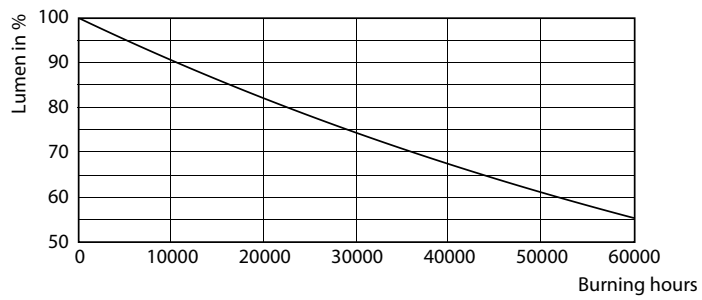

CorePro LED tube Universal T8

Lifetime

LEDtube 30K