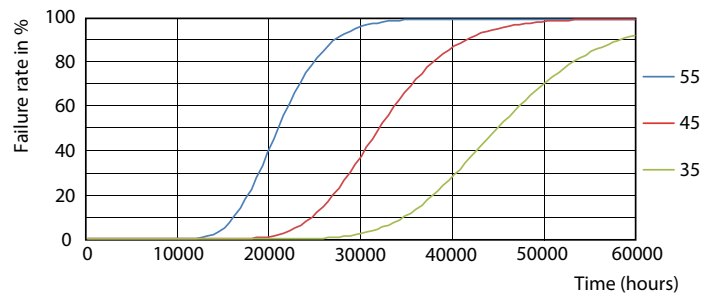

## Lifetime

LEDtube 30K

LEDtube COR SLR 8W 30K LumenVsTc-LMP-LMP

LEDtube COR SLR 8W 30K LifetimeVsTc-LED-LED

LEDtube COR SLR 8W 30K FailureRate-LED-LED