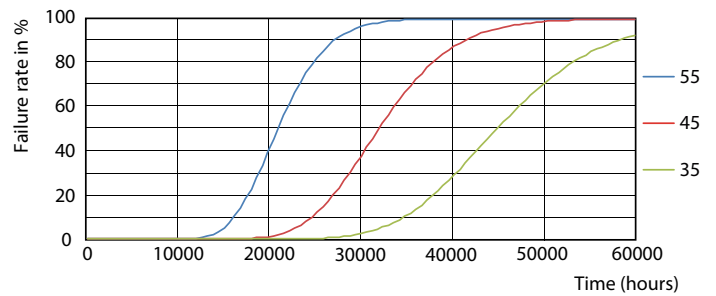

## Lifetime

LEDtube 30K

LEDtube COR SLR 8W 30K LumenVsTc-LMP-LMP

LEDtube COR SLR 8W 30K LifetimeVsTc-LED-LED

LEDtube COR SLR 8W 30K FailureRate-LED-LED