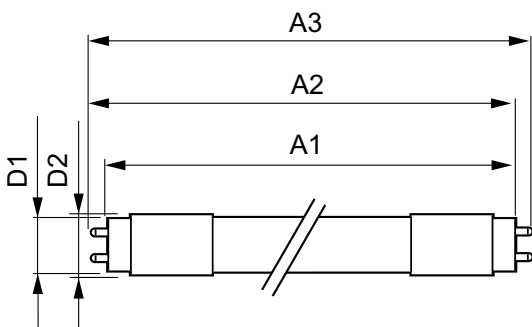

CorePro LED tube Universal T8

T-Case Maximum (Nom)	45 °C
Controls and Dimming	
Dimmable	No
Mechanical and Housing	
Bulb Finish	Frosted
Bulb Material	Glass
Product Length	600 mm
Bulb Shape	Tube, double-ended
Approval and Application	
Energy Efficiency Class	F
Energy Saving Product	Yes
Approval Marks	RoHS compliance TUV CE marking KEMA Keur certificate

Energy Consumption kWh/1000 h	8 kWh
EPREL Registration Number	403634
Product Data	
Full product code	871869978277100
Order product name	CorePro LEDtube UN 600mm HO 8W830 T8
EAN/UPC - Product	8718699782771
Order code	929002419802
Numerator - Quantity Per Pack	1
Numerator - Packs per outer box	10
Material Nr. (12NC)	929002419802
Net Weight (Piece)	0.121 kg

Dimensional drawing

TLED 2ft 220-240V 8-18W 850lm 3000K G13

Product	D1	D2	A1	A2	A3
CorePro LEDtube UN 600mm HO 8W830 T8	25.7 mm	28 mm	588.6 mm	595.7 mm	602.8 mm