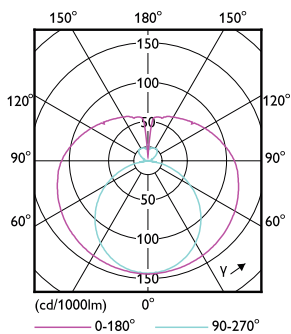

Photometric data

LEDtube 8W G13 900lm

LEDtube 8W G13 850lm 830