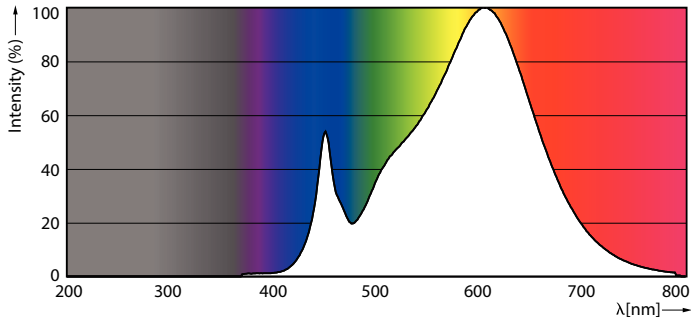

CorePro LED tube Universal T8

Photometric data

LEDtube 8W G13 850lm 830