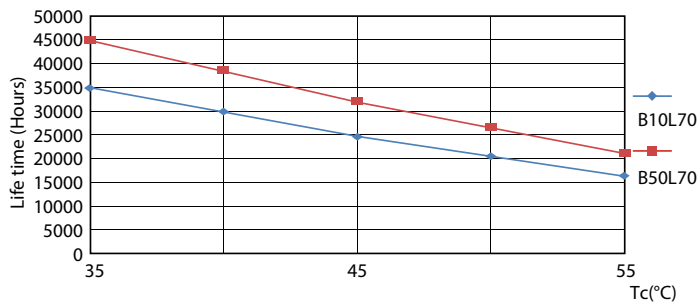

LEDtube COR SLR 8W 30K LifetimeVsTc-LED-LED