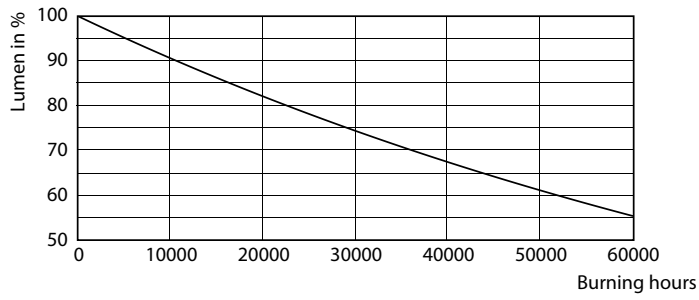

CorePro LED tube Universal T8

Lifetime

LEDtube 30K