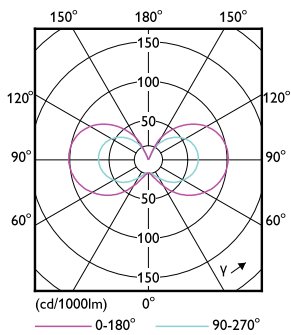

Photometric data

Light Distribution Diagram - CorePro LEDcapsuleLV 1.8-20W G4 830

General uniform lighting - CorePro LEDcapsuleLV 1.8-20W G4 830