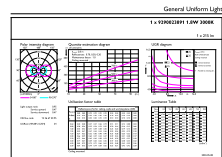

Photometric data

Light Distribution Diagram - CorePro LEDcapsuleLV 1.8-20W G4 830

General uniform lighting - CorePro LEDcapsuleLV 1.8-20W G4 830