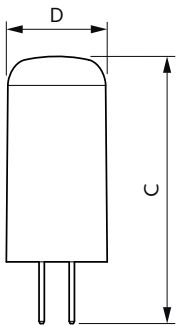

Dimensional drawing

Product	D	C
CorePro LEDcapsuleLV 1-10W G4 830	13 mm	35 mm

Photometric data

Spectral Power Distribution Colour - CorePro LEDcapsuleLV 1-10W G4 830

Light Distribution Diagram - CorePro LEDcapsuleLV 1-10W G4 830