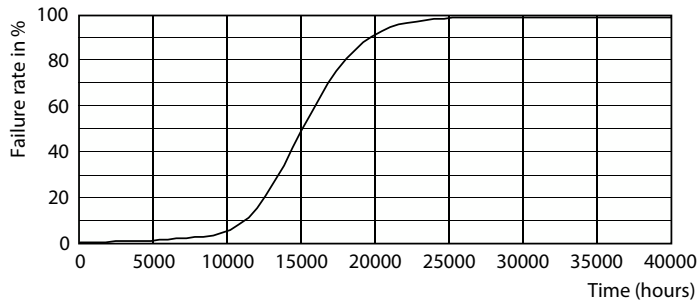

CorePro LEDcapsule LV

Photometric data

General uniform lighting - CorePro LEDcapsuleLV 1-10W G4 830

Lifetime

Life Expectancy Diagram - CorePro LEDcapsuleLV 1-10W G4 830