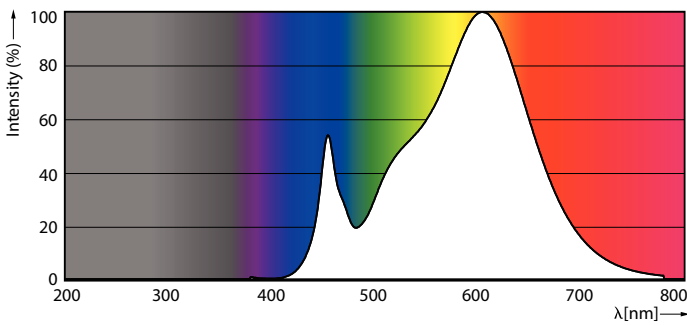

Photometric data

Spectral Power Distribution Colour - CorePro LEDcapsuleLV 1-10W G4 830