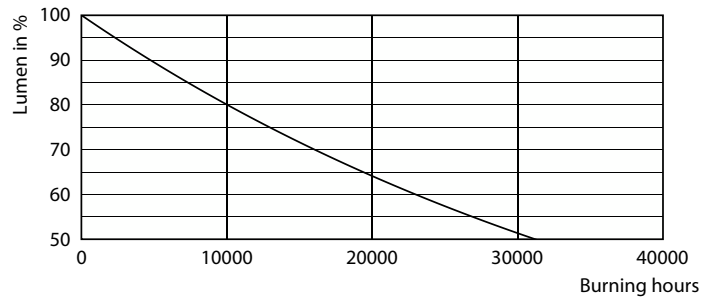

Lumen Maintenance Diagram - CorePro LEDcapsuleLV 1-10W G4 830