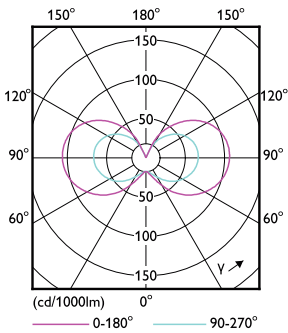

Product data

General Information	
Cap-Base	G4
Nominal lifetime	15,000 hour(s)
Switching Cycle	50,000
Lighting Technology	LED
Flux measurement reference	Sphere
CE mark	Yes
EU RoHS compliant	Yes
Light Technical	
Color Code	830 [CCT of 3000K]
Beam Angle (Nom)	300 degree(s)
Luminous Flux	120 lm
Color Designation	White (WH)
Correlated Color Temperature (Nom)	3000 K
Luminous Efficacy (rated) (Nom)	120.00 lm/W
Color Consistency	<6
Color rendering index (CRI)	80
LLMF At End Of Nominal Lifetime (Nom)	70 %

Dimensional drawing

Product	D	C
CorePro LEDcapsuleLV 1-10W G4 830	13 mm	35 mm

Photometric data

Spectral Power Distribution Colour - CorePro LEDcapsuleLV 1-10W G4 830

Light Distribution Diagram - CorePro LEDcapsuleLV 1-10W G4 830