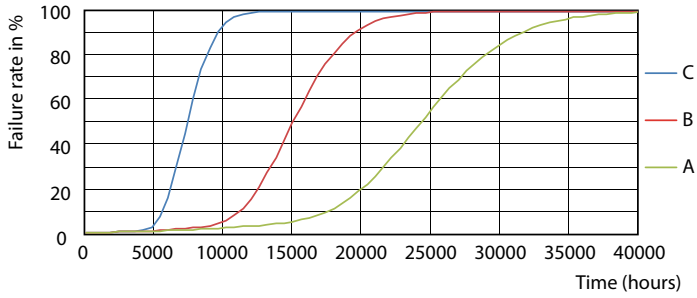

Ecofit Ledtubes T8

Lifetime