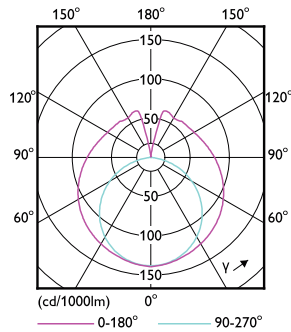

Dimensional drawing

Product	D1	D2	A1	A2	A3
Ledtube DE 1200mm 18W 765 T8 TH 3SL	25.7 mm	28 mm	1,198 mm	1,205 mm	1,212 mm

Photometric data

Spectral Power Distribution Colour - Ledtube DE 1200mm 18W 765 T8 TH 3SL

Light Distribution Diagram - Ledtube DE 1200mm 18W 765 T8 TH 3SL

Ecofit Ledtubes T8

Lifetime

Life Expectancy Diagram - Ledtube DE 1200mm 18W 765 T8 TH 3SL

Life Expectancy Diagram

Lumen Maintenance Diagram - Ledtube DE 1200mm 18W 765 T8 TH 3SL