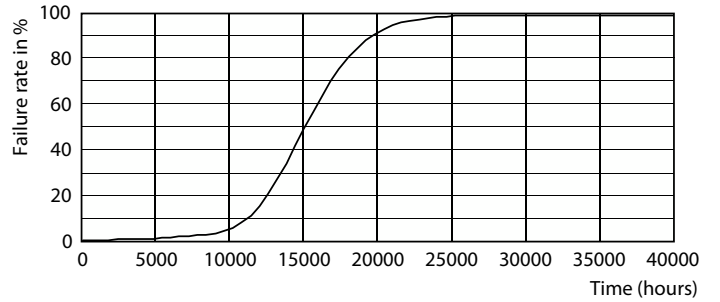

Life Expectancy Diagram

Ecofit Ledtubes T8

Lifetime