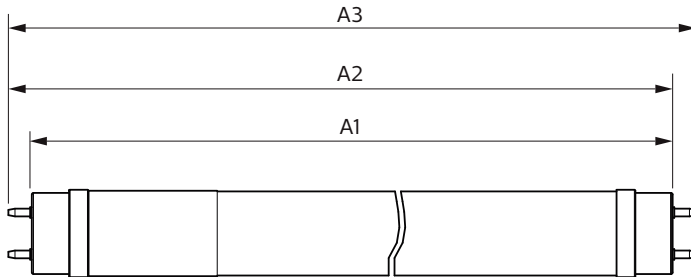

Temperature	
Ambient temperature range	-20 °C to 45 °C
T-Case Maximum (Nom)	60 °C

Controls and Dimming	
Dimmable	No

Mechanical and Housing	
Product Length	1,200 mm
Bulb Shape	Tube, double-ended

Approval and Application	
Energy Saving Product	Yes
Approval Marks	RoHS compliance KEMA Keur certificate

Dimensional drawing

Product	D1	D2	A1	A2	A3
Ledtube DE 1200mm 18W 765 T8 TH 3SL	25.7 mm	28 mm	1,198 mm	1,205 mm	1,212 mm

Photometric data

Spectral Power Distribution Colour - Ledtube DE 1200mm 18W 765 T8 TH 3SL