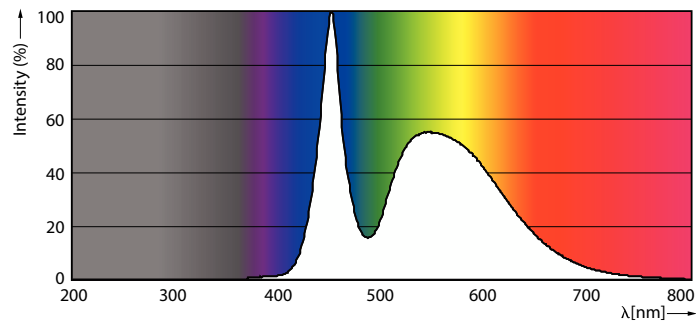

Photometric data

Spectral Power Distribution Colour - Ledtube DE 1200mm 18W 765 T8 TH 3SL