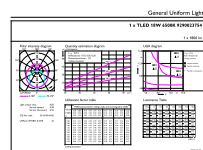

Dimensional drawing

Product	D1	D2	A1	A2	A3
Ledtube DE 1200mm 18W 765 T8 TH 3SL	25.7 mm	28 mm	1,198 mm	1,205 mm	1,212 mm

Photometric data

Spectral Power Distribution Colour - Ledtube DE 1200mm 18W 765 T8 TH 3SL

Light Distribution Diagram - Ledtube DE 1200mm 18W 765 T8 TH 3SL

Ecofit Ledtubes T8

Lifetime

Life Expectancy Diagram - Ledtube DE 1200mm 18W 765 T8 TH 3SL

Life Expectancy Diagram

Lumen Maintenance Diagram - Ledtube DE 1200mm 18W 765 T8 TH 3SL