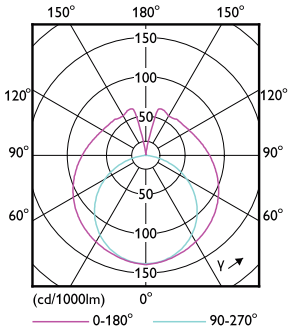

Photometric data

Light Distribution Diagram - Ledtube DE 1200mm 18W 1800lm 765 T8 G13