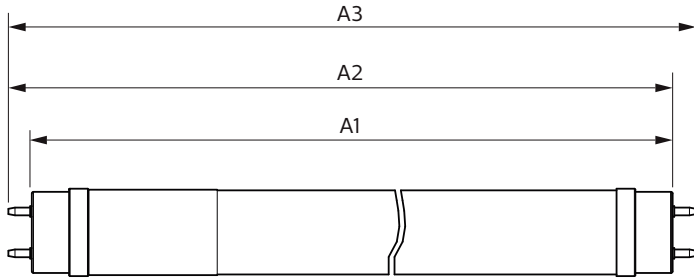

Ecofit Ledtubes T8

Product Data

Full product code	871869976013700
Order product name	Ledtube DE 1200mm 18W 1800lm 765 T8 G13
Order code	929002375408
Numerator - Quantity Per Pack	1
Numerator - Packs per outer box	20

Material Nr. (12NC)	929002375408
Full product name	Ledtube DE 1200mm 18W 1800lm 765 T8 G13
EAN/UPC - Case	8718699760144

Dimensional drawing

Product	D1	D2	A1	A2	A3
Ledtube DE 1200mm 18W 1800lm 765 T8 G13	25.7 mm	28 mm	1,198 mm	1,205 mm	1,212 mm