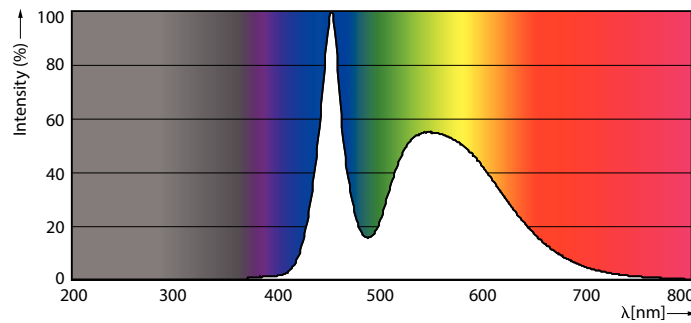

Photometric data

LEDtube 16W G13 765 CN I G