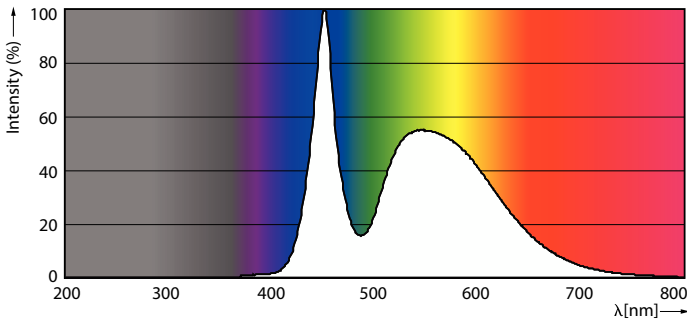

Photometric data

Spectral Power Distribution Colour - Ledtube DE 1200mm 18W 1800lm 765 T8 G13