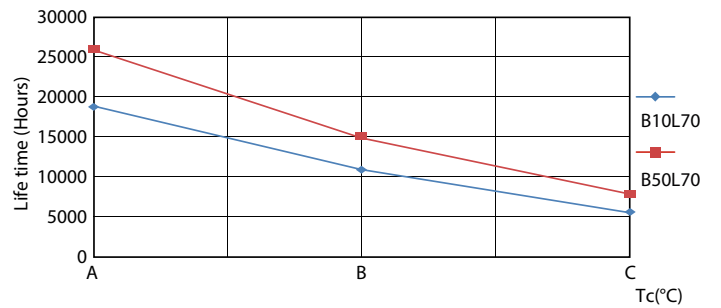

Life Expectancy Diagram

Life Expectancy Diagram - Ledtube DE 1200mm 18W 1800lm 765 T8 G13