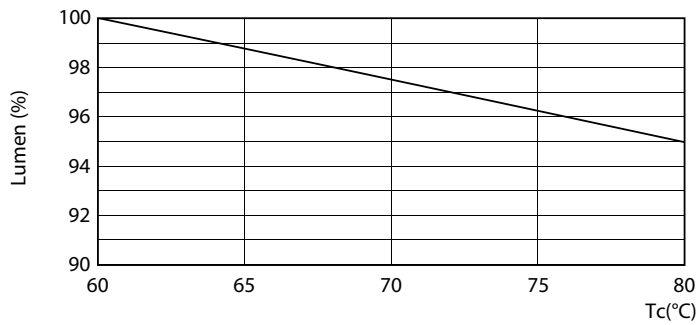

Life Expectancy Diagram - Ledtube DE 1200mm 18W 1800lm 765 T8 G13

Lumen Maintenance Diagram - Ledtube DE 1200mm 18W 1800lm 765 T8 G13