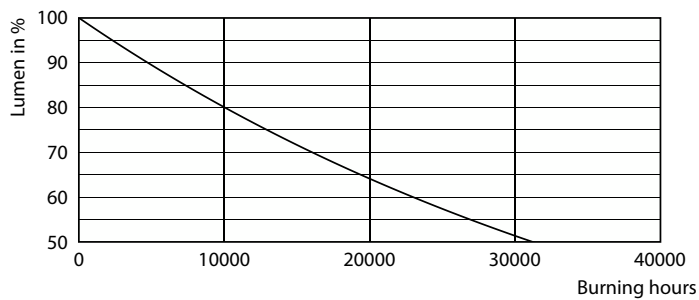

Lamp Current (Nom)	155 mA
Starting Time (Nom)	0.5 s
Warm-up time to 60% light	0.5 s
Power Factor (Fraction)	0.5
Voltage (Nom)	220-240 V
Temperature	
Ambient temperature range	-20 °C to 45 °C
T-Case Maximum (Nom)	60 °C
Controls and Dimming	
Dimmable	No
Mechanical and Housing	
Product Length	1,200 mm
Bulb Shape	Tube, double-ended
Approval and Application	
Energy Saving Product	Yes
Approval Marks	RoHS compliance KEMA Keur certificate
Energy Consumption kWh/1000 h	18 kWh

Ecofit Ledtubes T8

Lifetime

Life Expectancy Diagram - Ledtube DE 1200mm 18W 1800lm 765 T8 G13

Life Expectancy Diagram

Lumen Maintenance Diagram - Ledtube DE 1200mm 18W 1800lm 765 T8 G13

Life Expectancy Diagram - Ledtube DE 1200mm 18W 1800lm 765 T8 G13