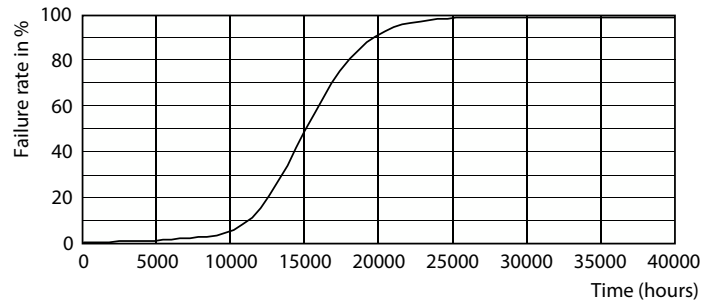

Life Expectancy Diagram

Ecofit Ledtubes T8

Lifetime