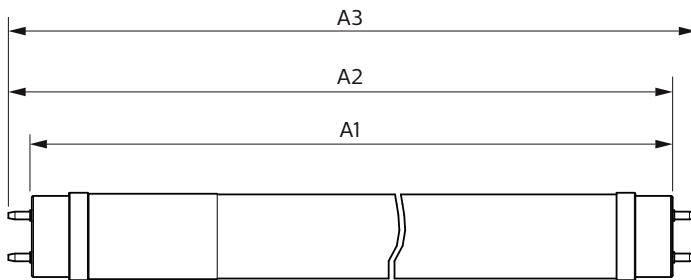

Ecofit Ledtubes T8

Energy Consumption kWh/1000 h	18 kWh
Product Data	
Full product code	871869976013700
Order product name	Ledtube DE 1200mm 18W 1800lm 765 T8 G13
EAN/UPC - Product	8718699760137
Order code	929002375408

Numerator - Quantity Per Pack	1
Numerator - Packs per outer box	20
Material Nr. (12NC)	929002375408
Net Weight (Piece)	0.225 kg

Dimensional drawing

TLED DE EMC 1200mm 18W 1800lm 6500K G13

Product
Ledtube DE 1200mm 18W 1800lm 765 T8 G13