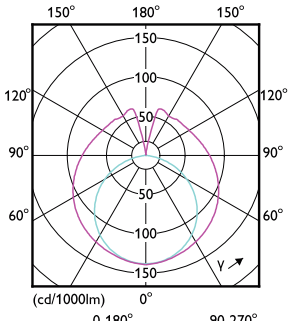

LEDtube 18W G13 1800lm

LEDtube 18W G13 1800lm 765