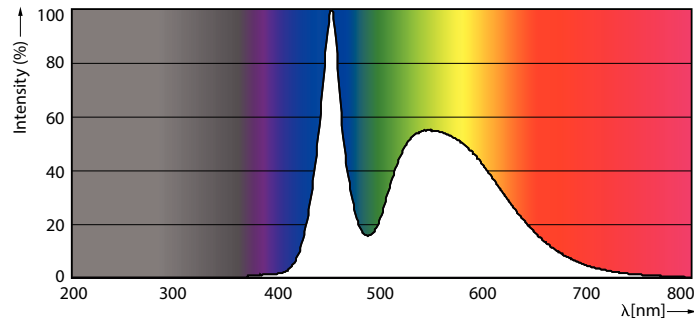

Photometric data

LEDtube 16W G13 765 CN I G