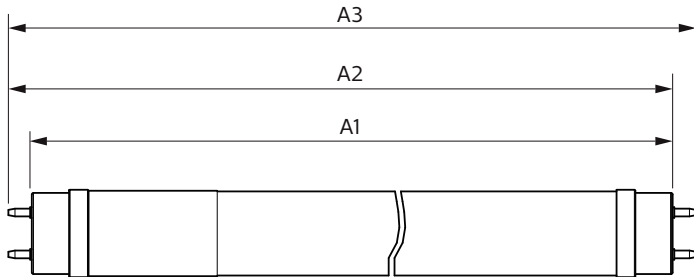

Ecofit Ledtubes T8

Energy Consumption kWh/1000 h	18 kWh
Product Data	
Full product code	871951425898300
Order product name	Ledtube DE 1200mm 18W 765 T8 TH 3SL BDL
EAN/UPC - Product	8719514258990
Order code	929002375407

Numerator - Quantity Per Pack	1
Numerator - Packs per outer box	5
Material Nr. (12NC)	929002375407
Net Weight (Piece)	0.280 kg

Dimensional drawing

TLED DE EMC 1200mm 18W 1800lm 6500K G13

Product
Ledtube DE 1200mm 18W 765 T8 TH 3SL BDL