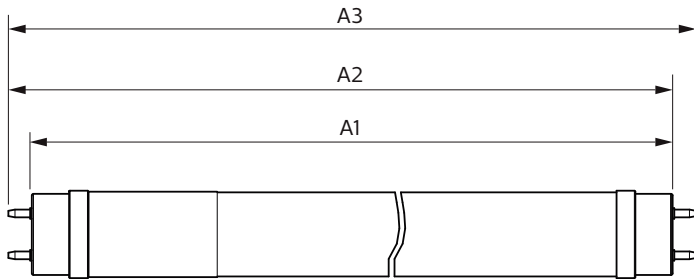

Ecofit Ledtubes T8

Product Data

Full product code	871869976011300
Order product name	Ledtube DE 1200mm 18W 1800lm 740 T8 G13
Order code	929002375308
Numerator - Quantity Per Pack	1
Numerator - Packs per outer box	20

Material Nr. (12NC)	929002375308
Full product name	Ledtube DE 1200mm 18W 1800lm 740 T8 G13
EAN/UPC - Case	8718699760120
EAN/UPC - Product/Case	8718699760113

Dimensional drawing

Product	D1	D2	A1	A2	A3
Ledtube DE 1200mm 18W 1800lm 740 T8 G13	25.7 mm	28 mm	1,198 mm	1,205 mm	1,212 mm