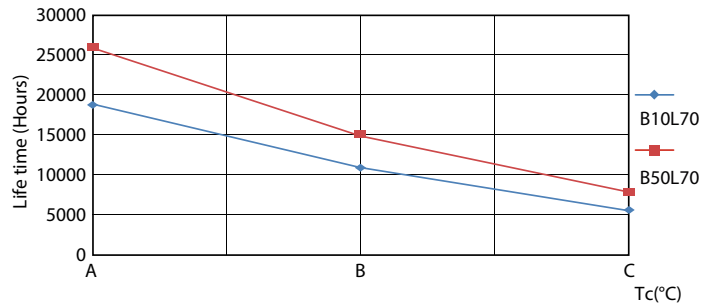

Product data

General Information	
Cap-Base	G13 [Medium Bi-Pin Fluorescent]
EU RoHS compliant	Yes
Nominal Lifetime (Nom)	15000 h
Switching Cycle	50000X
Technical Type	18-36W

Light Technical	
Color Code	740 [CCT of 4000K]
Beam Angle (Nom)	240 °
Luminous Flux (Nom)	1800 lm
Color Designation	Cool White (CW)
Correlated Color Temperature (Nom)	4000 K
Luminous Efficacy (rated) (Nom)	100.00 lm/W
Color Consistency	<7
Color Rendering Index (Nom)	70
LLMF At End Of Nominal Lifetime (Nom)	70 %

Photometric data

LEDtube 16W G13 740 CN I G

LEDtube 18W G13 1800lm 740

LEDtube 18W G13 1800lm

Ecofit Ledtubes T8

Lifetime

LEDtube 15K FailureRate

LEDtube 15K