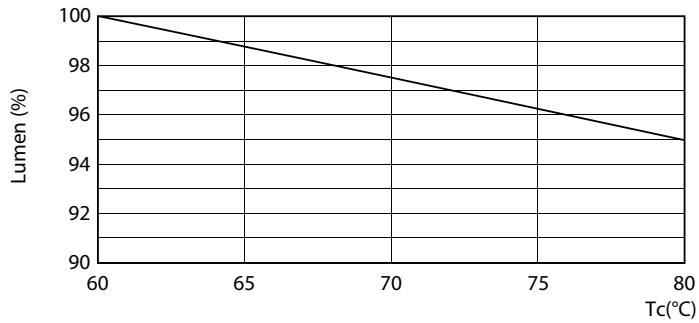

Life Expectancy Diagram - Ledtube DE 1200mm 18W 1800lm 740 T8 G13

Lumen Maintenance Diagram - Ledtube DE 1200mm 18W 1800lm 740 T8 G13