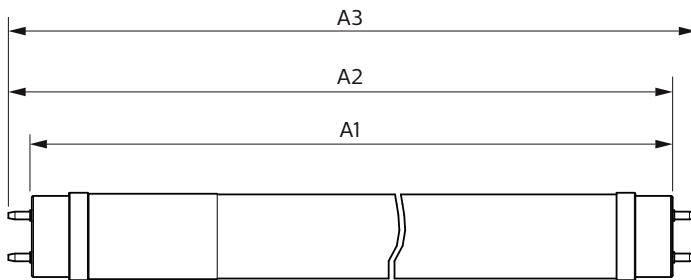

Ecofit Ledtubes T8

Energy Consumption kWh/1000 h	18 kWh
Product Data	
Full product code	871869976011300
Order product name	Ledtube DE 1200mm 18W 1800lm 740 T8 G13
EAN/UPC - Product	8718699760113
Order code	929002375308

Numerator - Quantity Per Pack	1
Numerator - Packs per outer box	20
Material Nr. (12NC)	929002375308
Net Weight (Piece)	0.225 kg

Dimensional drawing

TLED DE EMC 1200mm 18W 1800lm 4000K G13