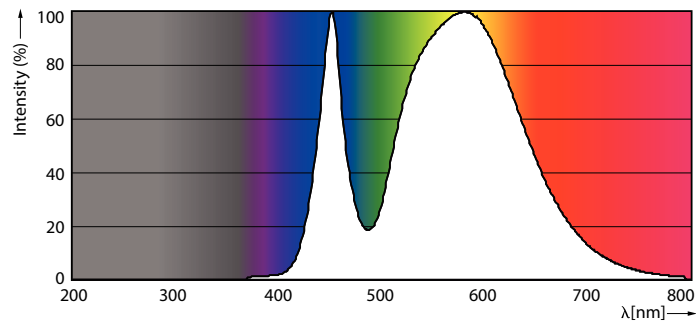

Photometric data

LEDtube 16W G13 740 CN I G