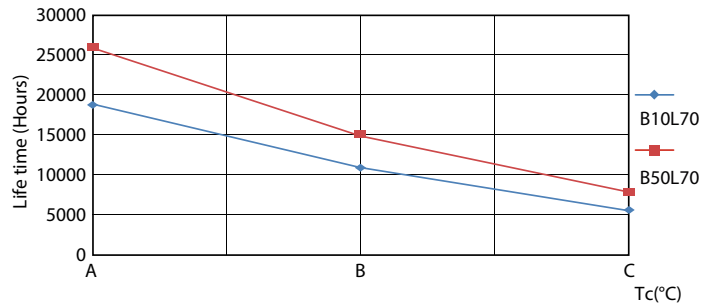

Life Expectancy Diagram - Ledtube DE 1200mm 18W 1800lm 740 T8 G13