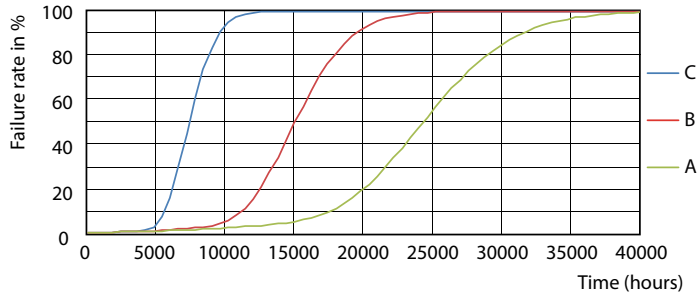

Ecofit Ledtubes T8

Lifetime