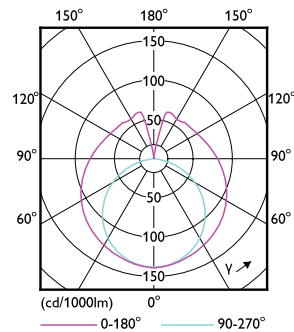

General uniform lighting - Ledtube DE 1200mm 18W 1800lm 740 T8 G13

Light Distribution Diagram - Ledtube DE 1200mm 18W 1800lm 740 T8 G13