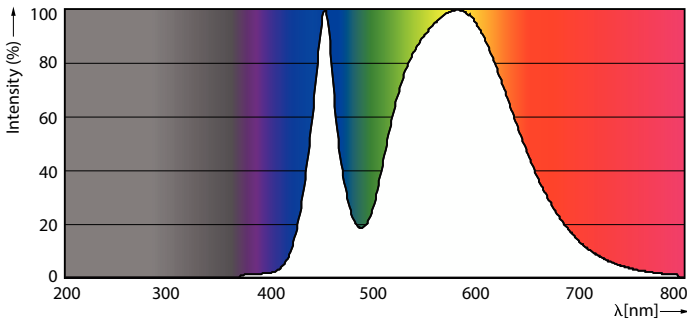

Photometric data

Spectral Power Distribution Colour - Ledtube DE 1200mm 18W 1800lm 740 T8 G13