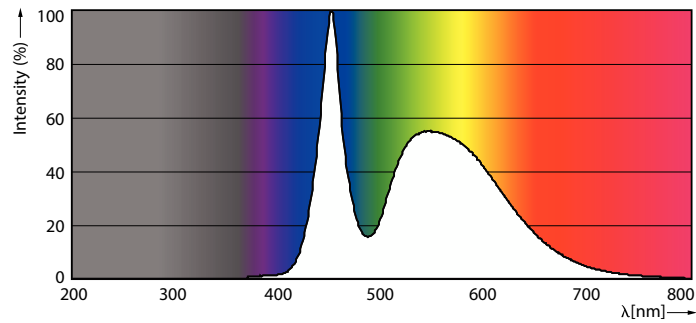

Photometric data

Spectral Power Distribution Colour - Ledtube DE 600mm 9W 900lm 765 T8 G13 C