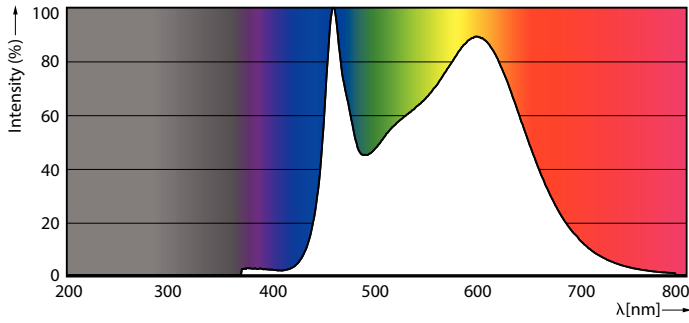

Light Technical	
Color Code	840 [CCT of 4000K]
Color Code	840 [CCT of 4000K]
Luminous Flux	3,452 lm
Color Designation	Cool White (CW)
Correlated Color Temperature (Nom)	4000 K
Luminous Efficacy (rated) (Nom)	150.00 lm/W
Color Consistency	<6
Color rendering index (CRI)	80
LLMF At End Of Nominal Lifetime (Nom)	70 %
Flickering value (PstLM) - Flickering value as per EN 61000-3-3	1

Dimensional drawing

Product	D	C
LED classic 200W A95 E27 CW FR ND 1PF/4	95 mm	165 mm

Photometric data

General uniform lighting - LED classic 200W A95 E27 CW FR ND 1PF/4

Light Distribution Diagram - LED classic 200W A95 E27 CW FR ND 1PF/4

Classic filament LEDbulbs

Photometric data

Spectral Power Distribution Colour - LED classic 200W A95 E27 CW FR ND 1PF/4

Lifetime

Life Expectancy Diagram - LED classic 200W A95 E27 CW FR ND 1PF/4

Lumen Maintenance Diagram - LED classic 200W A95 E27 CW FR ND 1PF/4