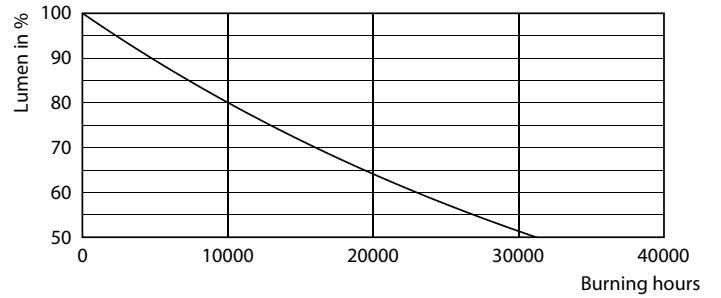

Dimensional drawing

Product	D	C
LED classic 200W A95 E27 CW FR ND 1PF/4	95 mm	165 mm

Photometric data

General uniform lighting - LED classic 200W A95 E27 CW FR ND 1PF/4

Light Distribution Diagram - LED classic 200W A95 E27 CW FR ND 1PF/4

Classic filament LEDbulbs

Photometric data

Spectral Power Distribution Colour - LED classic 200W A95 E27 CW FR ND 1PF/4

Lifetime

Life Expectancy Diagram - LED classic 200W A95 E27 CW FR ND 1PF/4

Lumen Maintenance Diagram - LED classic 200W A95 E27 CW FR ND 1PF/4