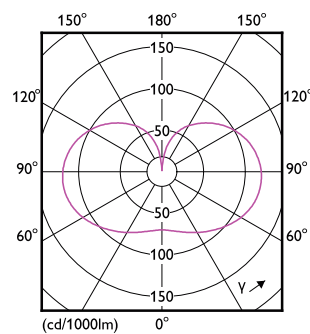

Application Conditions

can it be used in closed luminaires	No
-------------------------------------	----

Product Data

Order product name	LED classic 200W A95 E27 CW FR ND 1PF/4
Full product name	LED classic 200W A95 E27 CW FR ND 1PF/4
Full product code	871869976465400
Order code	929002373001
Material Nr. (12NC)	929002373001
Numerator - Quantity Per Pack	1
EAN/UPC - Product/Case	8718699764654
Numerator - Packs per outer box	4
EAN/UPC - Case	8718699764661

Dimensional drawing

Product	D	C
LED classic 200W A95 E27 CW FR ND 1PF/4	95 mm	165 mm

Photometric data

General uniform lighting - LED classic 200W A95 E27 CW FR ND 1PF/4

Light Distribution Diagram - LED classic 200W A95 E27 CW FR ND 1PF/4