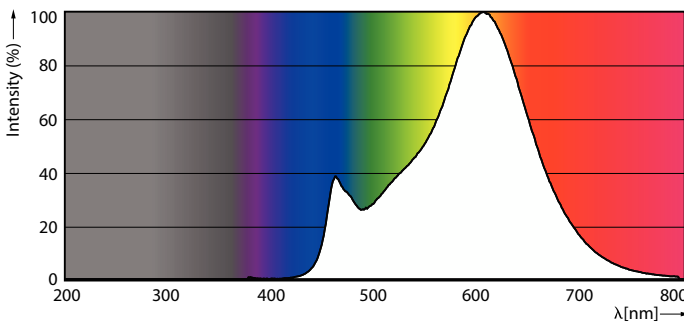

Product data

General Information	
Cap-Base	E27
Nominal lifetime	15,000 hour(s)
Switching Cycle	20,000
Rated Lifetime (Hours)	15,000 hour(s)
Lighting Technology	LED
Flux measurement reference	Sphere
EU RoHS compliant	Yes
Light Technical	
Color Code	827 [CCT of 2700K]
Color Code	827 [CCT of 2700K]
Luminous Flux	3,452 lm
Color Designation	Warm White (WW)
Correlated Color Temperature (Nom)	2700 K
Luminous Efficacy (rated) (Nom)	150.00 lm/W
Color Consistency	<6
Color rendering index (CRI)	80
LLMF At End Of Nominal Lifetime (Nom)	70 %
Flickering value (PstLM) - Flickering value as per EN 61000-3-3	1

Classic filament LEDbulbs

Mechanical and Housing

Bulb Finish	Frosted
Bulb Material	Glass
Bulb Shape	A95

Approval and Application

Energy Efficiency Class	D
Energy Consumption kWh/1000 h	23 kWh
EPREL Registration Number	374908
EyeComfort	Yes
LED Innovations	EyeComfort

Application Conditions

can it be used in closed luminaires	No
-------------------------------------	----

Product Data

Order product name	LED classic 200W A95 E27 WW FR ND 1PF
Full product name	LED classic 200W A95 E27 WW FR ND 1PF
Full product code	871869976463000
Order code	929002372901
Material Nr. (12NC)	929002372901
Numerator - Quantity Per Pack	1
EAN/UPC - Product/Case	8718699764630
Numerator - Packs per outer box	4
EAN/UPC - Case	8718699764647

Dimensional drawing

Product	D	C
LED classic 200W A95 E27 WW FR ND 1PF	95 mm	165 mm

Photometric data

Spectral Power Distribution Colour - LED classic 200W A95 E27 WW FR ND 1PF

Light Distribution Diagram - LED classic 200W A95 E27 WW FR ND 1PF