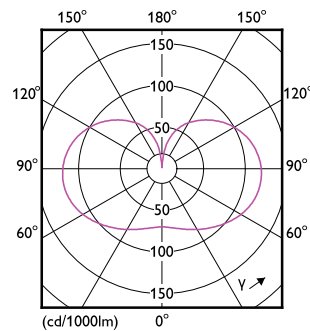

Dimensional drawing

Product	D	C
LED classic 200W A95 E27 WW FR ND 1PF	95 mm	165 mm

Photometric data

Spectral Power Distribution Colour - LED classic 200W A95 E27 WW FR ND 1PF

Light Distribution Diagram - LED classic 200W A95 E27 WW FR ND 1PF

Classic filament LEDbulbs

Photometric data

General uniform lighting - LED classic 200W A95 E27 WW FR ND 1PF

Lifetime

Life Expectancy Diagram - LED classic 200W A95 E27 WW FR ND 1PF

Lumen Maintenance Diagram - LED classic 200W A95 E27 WW FR ND 1PF