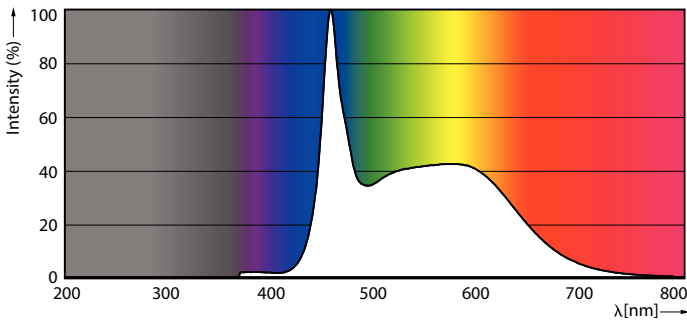

Photometric data

Spectral Power Distribution Colour - LED classic 150W A67 E27 CDL FR ND 1SRT4

General uniform lighting - LED classic 150W A67 E27 CDL FR ND 1SRT4