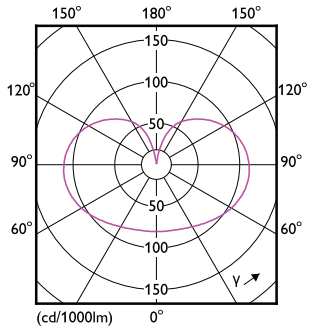

Classic filament LEDbulbs

Photometric data

Light Distribution Diagram - LED classic 150W A67 E27 CDL FR ND 1SRT4