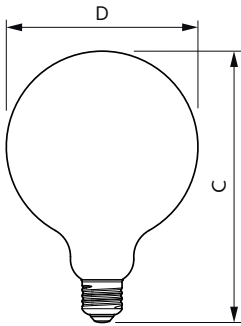

## Dimensional drawing

Product	D	C
LED cla 120W G120 E27 WW FR ND RFSRT4	124 mm	177 mm