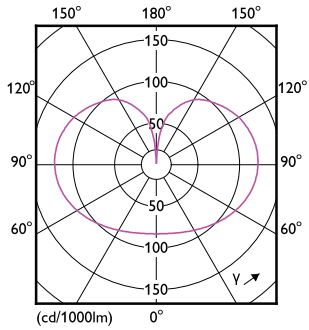

Classic filament LEDbulbs

Photometric data

Light Distribution Diagram - LED cla 120W G120 E27 WW FR ND RFSRT4