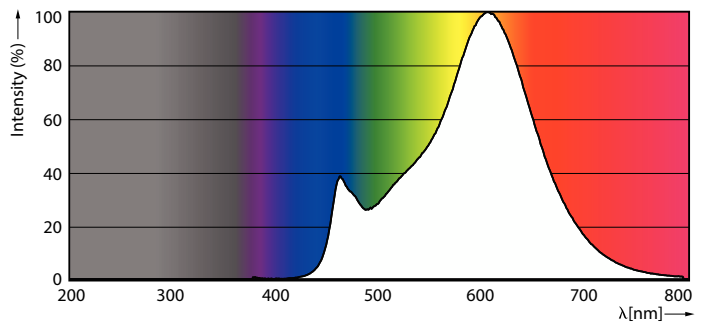

General uniform lighting - LED cla 120W G120 E27 WW FR ND RFSRT4

Spectral Power Distribution Colour - LED cla 120W G120 E27 WW FR ND RFSRT4