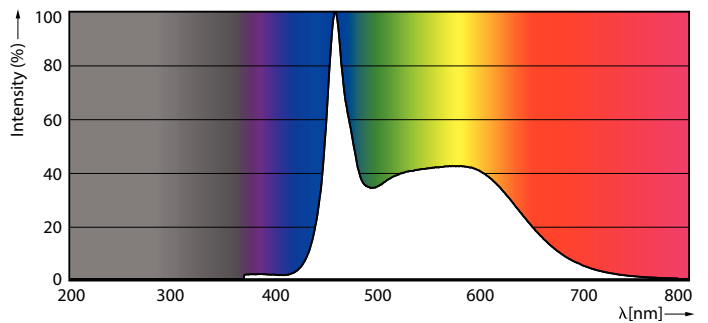

General uniform lighting - LED classic 120W A67 E27 CDL FR ND 1SRT4

Spectral Power Distribution Colour - LED classic 120W A67 E27 CDL FR ND 1SRT4