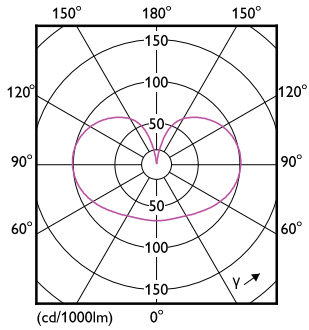

Classic filament LEDbulbs

Photometric data

Light Distribution Diagram - LED classic 120W A67 E27 CDL FR ND 1SRT4