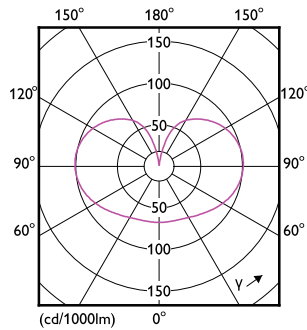

Product data

General Information	
Cap-Base	E27
Nominal lifetime	15,000 hour(s)
Switching Cycle	20,000
Rated Lifetime (Hours)	15,000 hour(s)
Lighting Technology	LED
Flux measurement reference	Sphere
EU RoHS compliant	Yes
Light Technical	
Color Code	840 [CCT of 4000K]
Color Code	840 [CCT of 4000K]
Luminous Flux	2,000 lm
Color Designation	Cool White (CW)
Correlated Color Temperature (Nom)	4000 K
Luminous Efficacy (rated) (Nom)	153.00 lm/W
Color Consistency	<6
Color rendering index (CRI)	80
LLMF At End Of Nominal Lifetime (Nom)	70 %

Operating and Electrical	
Line Frequency	50 to 60 Hz
Input Frequency	50 to 60 Hz
Power Consumption	13 W
Lamp Current (Nom)	120 mA
Wattage Equivalent	120 W
Starting Time (Nom)	0.5 s
Warm-up time to 60% light	0.5 s
Power Factor (Fraction)	0.51
Voltage (Nom)	220-240 V
Temperature	
T-Case Maximum (Nom)	60 °C
Controls and Dimming	
Dimmable	No
Mechanical and Housing	
Bulb Finish	Frosted
Bulb Material	Glass

Classic filament LEDbulbs

Bulb Shape	A67
Approval and Application	
Energy Efficiency Class	D
Energy Consumption kWh/1000 h	13 kWh
EPREL Registration Number	374903
EyeComfort	Yes
Product Data	
Order product name	LED classic 120W A67 E27 CW FR NDRF1SRT4

Dimensional drawing

Product	D	C
LED classic 120W A67 E27 CW FR NDRF1SRT4	70 mm	121 mm

Photometric data

General uniform lighting - LED classic 120W A67 E27 CW FR NDRF1SRT4

Light Distribution Diagram - LED classic 120W A67 E27 CW FR NDRF1SRT4