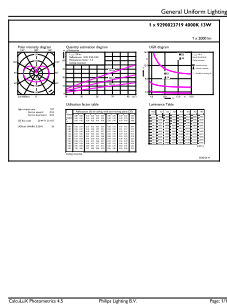

Product data

General Information	
Cap-Base	E27
Nominal lifetime	15,000 hour(s)
Switching Cycle	20,000
Rated Lifetime (Hours)	15,000 hour(s)
Lighting Technology	LED
Flux measurement reference	Sphere
EU RoHS compliant	Yes
Light Technical	
Color Code	840 [CCT of 4000K]
Color Code	840 [CCT of 4000K]
Luminous Flux	2,000 lm
Color Designation	Cool White (CW)
Correlated Color Temperature (Nom)	4000 K
Luminous Efficacy (rated) (Nom)	153.00 lm/W
Color Consistency	<6
Color rendering index (CRI)	80
LLMF At End Of Nominal Lifetime (Nom)	70 %

Classic filament LEDbulbs

Bulb Shape	A67
Approval and Application	
Energy Efficiency Class	D
Energy Consumption kWh/1000 h	13 kWh
EPREL Registration Number	374903
EyeComfort	Yes
Product Data	
Order product name	LED classic 120W A67 E27 CW FR NDRF1SRT4

Full product name	LED classic 120W A67 E27 CW FR NDRF1SRT4
Full product code	871869976453100
Order code	929002371901
Material Nr. (12NC)	929002371901
Numerator - Quantity Per Pack	1
EAN/UPC - Product/Case	8718699764531
Numerator - Packs per outer box	4
EAN/UPC - Case	8718699764548

Dimensional drawing

Product	D	C
LED classic 120W A67 E27 CW FR NDRF1SRT4	70 mm	121 mm

Photometric data

General uniform lighting - LED classic 120W A67 E27 CW FR NDRF1SRT4

Light Distribution Diagram - LED classic 120W A67 E27 CW FR NDRF1SRT4