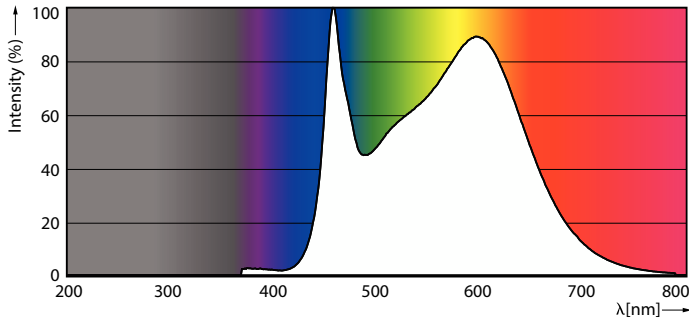

Product data

General Information	
Cap-Base	E27
Nominal lifetime	15,000 hour(s)
Switching Cycle	20,000
Rated Lifetime (Hours)	15,000 hour(s)
Lighting Technology	LED
Flux measurement reference	Sphere
EU RoHS compliant	Yes
Light Technical	
Color Code	840 [CCT of 4000K]
Color Code	840 [CCT of 4000K]
Luminous Flux	2,000 lm
Color Designation	Cool White (CW)
Correlated Color Temperature (Nom)	4000 K
Luminous Efficacy (rated) (Nom)	153.00 lm/W
Color Consistency	<6
Color rendering index (CRI)	80
LLMF At End Of Nominal Lifetime (Nom)	70 %

Dimensional drawing

Product	D	C
LED classic 120W A67 E27 CW FR NDRF1SRT4	70 mm	121 mm

Photometric data

General uniform lighting - LED classic 120W A67 E27 CW FR NDRF1SRT4

Light Distribution Diagram - LED classic 120W A67 E27 CW FR NDRF1SRT4

Classic filament LEDbulbs

Photometric data

Spectral Power Distribution Colour - LED classic 120W A67 E27 CW FR NDRF1SRT4

Lifetime

Life Expectancy Diagram - LED classic 120W A67 E27 CW FR NDRF1SRT4

Lumen Maintenance Diagram - LED classic 120W A67 E27 CW FR NDRF1SRT4