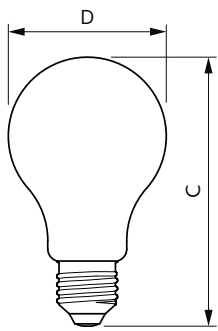

Product data

General Information	
Cap-Base	E27
Nominal lifetime	15,000 hour(s)
Switching Cycle	20,000
Rated Lifetime (Hours)	15,000 hour(s)
Lighting Technology	LED
Flux measurement reference	Sphere
EU RoHS compliant	Yes
Light Technical	
Color Code	840 [CCT of 4000K]
Color Code	840 [CCT of 4000K]
Luminous Flux	2,000 lm
Color Designation	Cool White (CW)
Correlated Color Temperature (Nom)	4000 K
Luminous Efficacy (rated) (Nom)	153.00 lm/W
Color Consistency	<6
Color rendering index (CRI)	80
LLMF At End Of Nominal Lifetime (Nom)	70 %

Dimensional drawing

Product	D	C
LED classic 120W A67 E27 CW FR NDRF1SRT4	70 mm	121 mm

Photometric data

General uniform lighting - LED classic 120W A67 E27 CW FR NDRF1SRT4

Light Distribution Diagram - LED classic 120W A67 E27 CW FR NDRF1SRT4