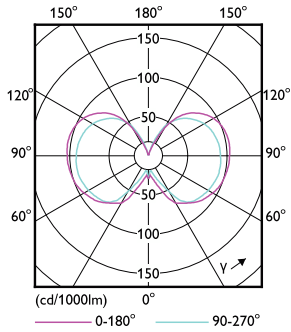

Classic filament LEDbulbs

Photometric data

Light Distribution Diagram - LED classic 60W G93 E27 WW FR ND RFSRT4