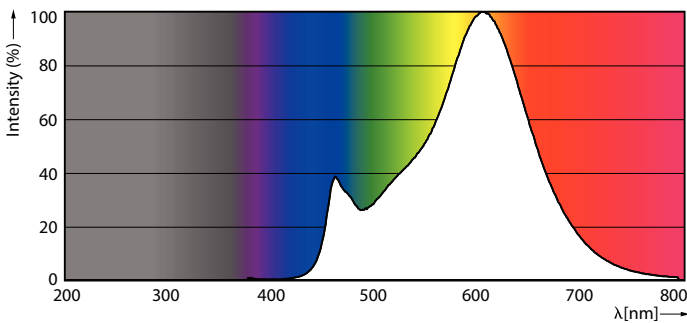

Photometric data

Spectral Power Distribution Colour - LED classic 60W G93 E27 WW FR ND RFSRT4

General uniform lighting - LED classic 60W G93 E27 WW FR ND RFSRT4