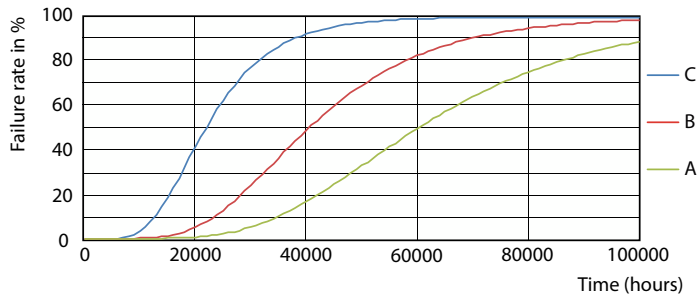

LEDtube MAS 26W G5 3700lm 830 1500mm

MASTER LEDtube InstantFit HF T5

Photometric data

LEDtube MAS 26W G5 3700lm

Lifetime

FailureRate

LEDtube 26W 60K LumenVsTc 2

LifetimeVsTc