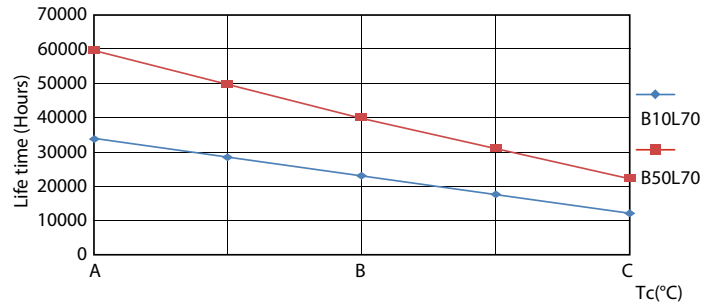

LifetimeVsTc