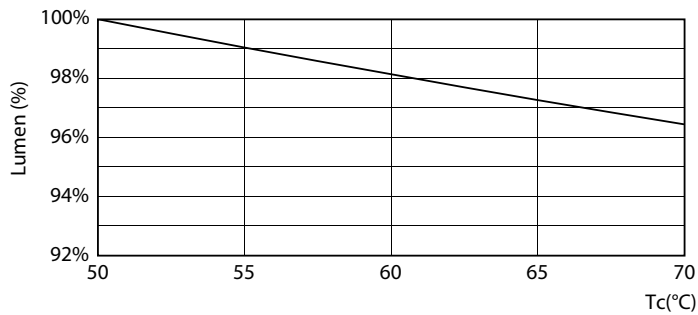

FailureRate

LEDtube 26W 60K LumenVsTc 2