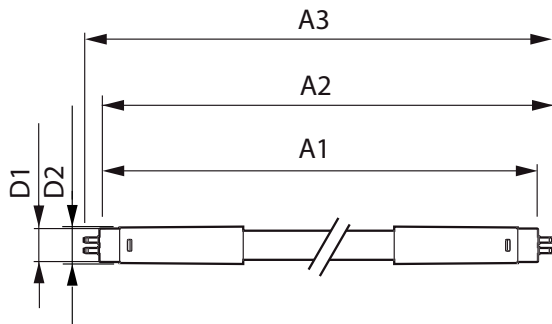

Dimmable	Yes - Check ballast compatibility
----------	-----------------------------------

Mechanical and housing

Bulb Finish	Frosted
Bulb Material	Glass
Product Length	1500 mm
Bulb Shape	Tube, double-ended

Dimensional drawing

Master LEDtube HF 1500mm HO 26W 830 T5 OE

Product	D1	D2	A1	A2	A3
Master LEDtube HF 1500mm HO 26W 830 T5 OE	15.5 mm	19 mm	1449 mm	1456 mm	1463 mm

Photometric data

LEDtube MAS 26W G5 3700lm 830