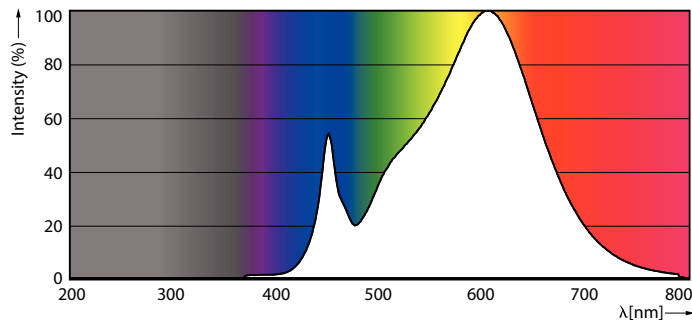

Photometric data

LEDtube MAS 26W G5 3700lm 830

LEDtube MAS 26W G5 3700lm 830 1500mm